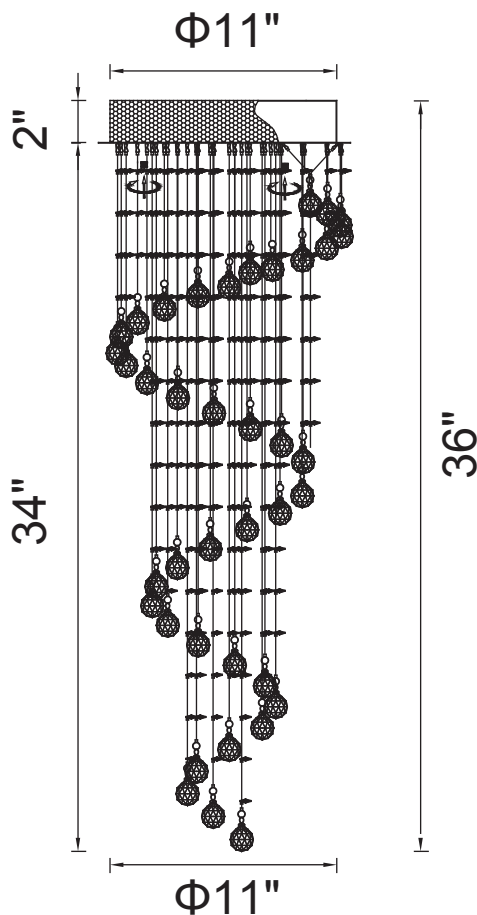

PROJECT: _____

FIXTURE TYPE: _____

LOCATION: _____

CONTACT/PHONE: _____

Item	6603C12C
Collection	SPIRAL
Finish	Chrome
Glass	-----
Crystal	Clear
Input	120V AC,60HZ,AC

Shade	-----
Length/Dia.	11"
Width/Ext.	-----
Height	36"
Maximum	-----
Lumens	-----

Light Source	GU10
Bulb Info.	3x35W
Included	-----
Dimmable	No
Color	-----
Weight	