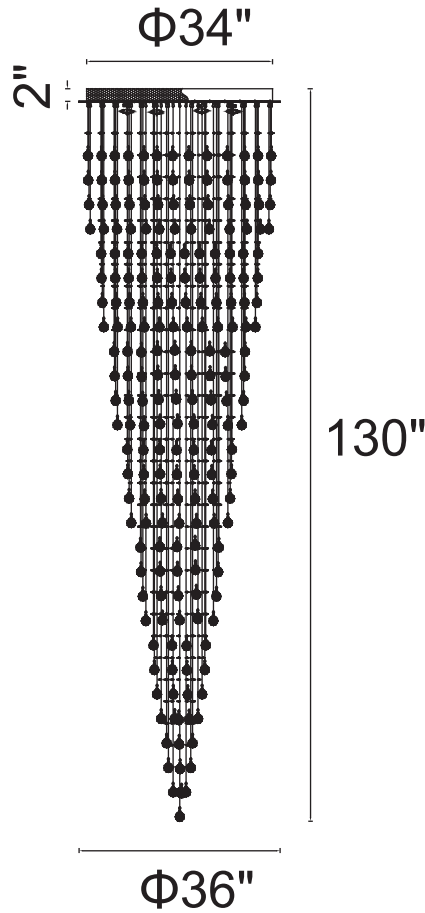

PROJECT: _____
 FIXTURE TYPE: _____
 LOCATION: _____
 CONTACT/PHONE: _____

Item	6601C36C
Collection	RAIN DROP
Finish	Chrome
Glass	-----
Crystal	Clear
Input	120V AC,60HZ,AC

Shade	-----
Length/Dia.	36"
Width/Ext.	-----
Height	130"
Maximum	-----
Lumens	-----

Light Source	GU10
Bulb Info.	20×35W
Included	-----
Dimmable	No
Color	-----
Weight	