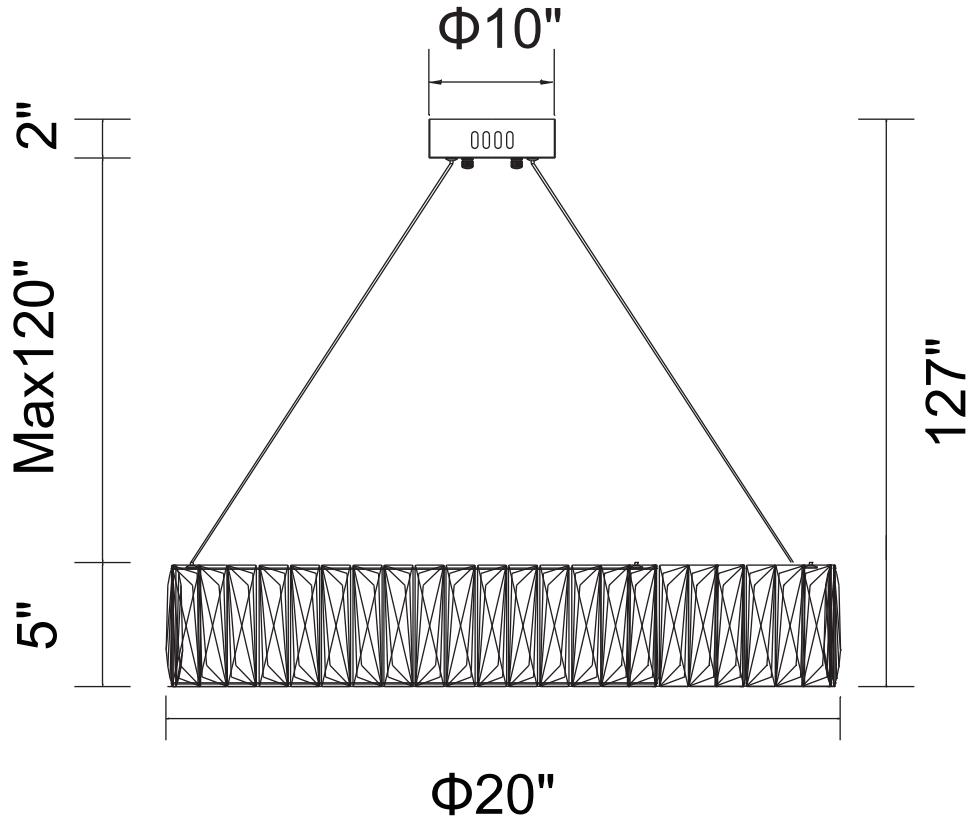

PROJECT: _____

FIXTURE TYPE: _____

LOCATION: _____

CONTACT/PHONE: _____

Item	5704P20-1-601
Collection	JUNO
Finish	Chrome
Glass	-----
Crystal	Clear
Input	120V AC,60HZ,AC

Shade	-----
Length/Dia.	20"
Width/Ext.	-----
Height	5"
Maximum	127"
Lumens	2800

Light Source	LED
Bulb Info.	82W
Included	-----
Dimmable	Yes
Color	4000K
Weight	