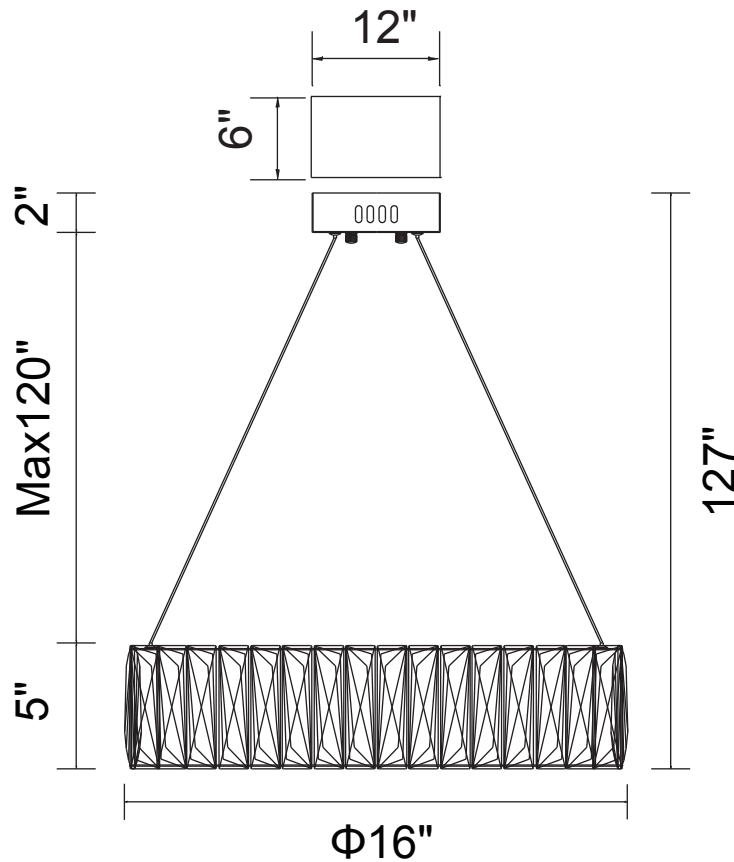

PROJECT: _____

FIXTURE TYPE: _____

LOCATION: _____

CONTACT/PHONE: _____

Item	5704P16-1-601-B
Collection	JUNO
Finish	Chrome
Glass	-----
Crystal	Clear
Input	120V AC,60HZ,AC

Shade	-----
Length/Dia.	16"
Width/Ext.	-----
Height	5"
Maximum	127"
Lumens	1900

Light Source	LED
Bulb Info.	36W
Included	-----
Dimmable	Yes
Color	4000K
Weight	