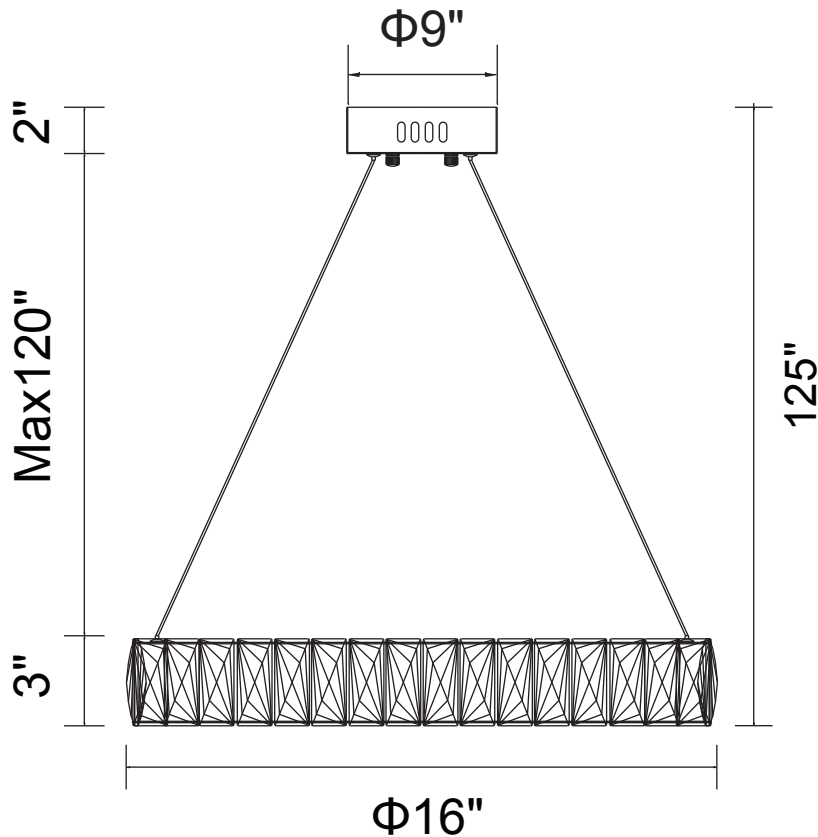

PROJECT: _____

FIXTURE TYPE: _____

LOCATION: _____

CONTACT/PHONE: _____

Item	5704P16-1-601-A
Collection	JUNO
Finish	Chrome
Glass	-----
Crystal	Clear
Input	120V AC,60HZ,AC

Shade	-----
Length/Dia.	16"
Width/Ext.	-----
Height	3"
Maximum	125"
Lumens	1900

Light Source	LED
Bulb Info.	36W
Included	-----
Dimmable	Yes
Color	4000K
Weight	