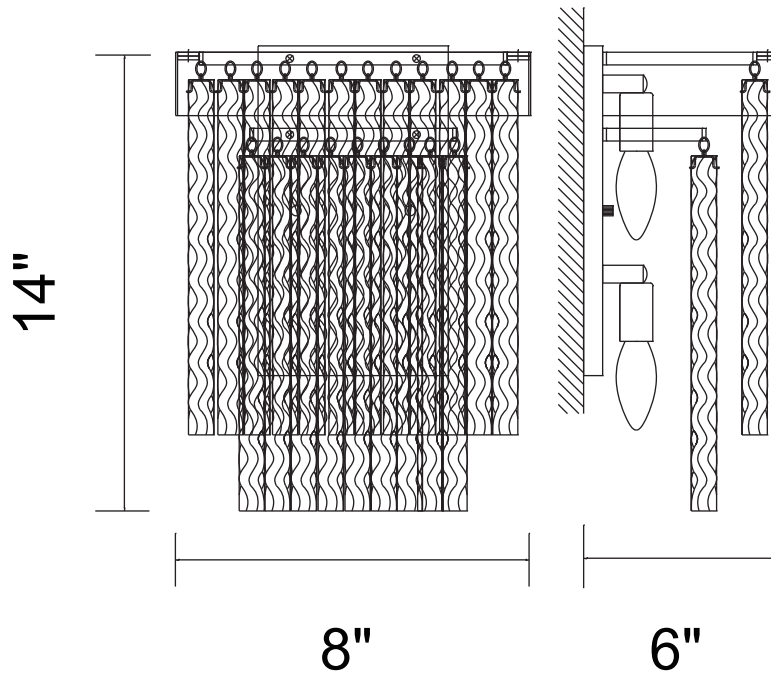

PROJECT: _____

FIXTURE TYPE: _____

LOCATION: _____

CONTACT/PHONE: _____

Item	5695W8-2-601
Collection	CARLOTTA
Finish	Chrome
Glass	Clear
Crystal	-----
Input	120V AC,60HZ,AC

Shade	-----
Length/Dia.	8"
Width/Ext.	6"
Height	14"
Maximum	14"
Lumens	-----

Light Source	E12
Bulb Info.	2×60W
Included	-----
Dimmable	No
Color	-----
Weight	