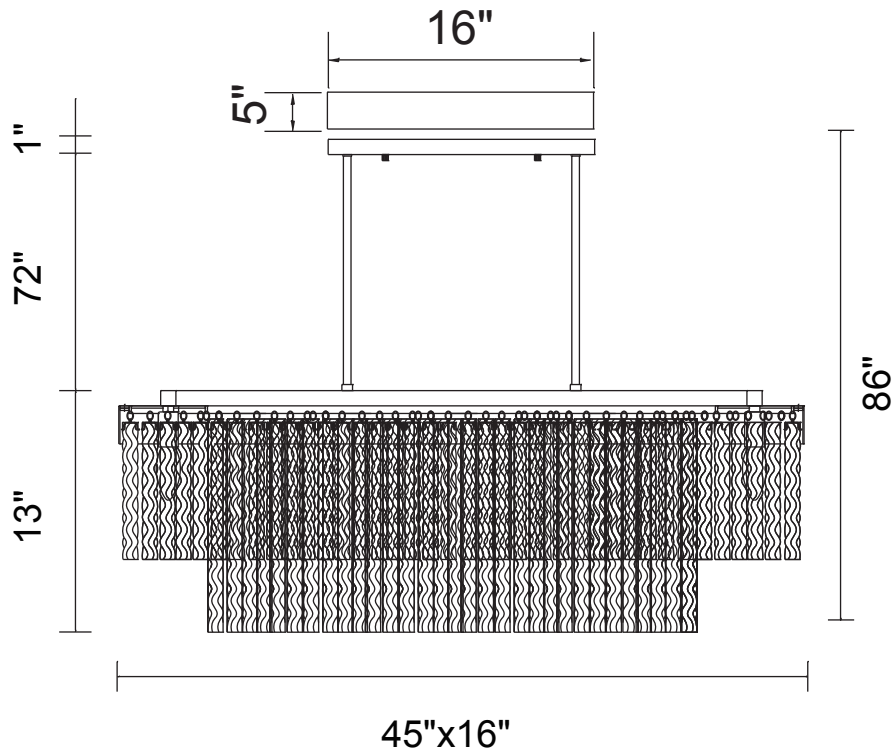

PROJECT: _____
 FIXTURE TYPE: _____
 LOCATION: _____
 CONTACT/PHONE: _____

Item	5695P45-10 -601-O
Collection	CARLOTTA
Finish	Chrome
Glass	Clear
Crystal	-----
Input	120V AC,60HZ,AC

Shade	-----
Length/Dia.	45"
Width/Ext.	16"
Height	13"
Maximum	86"
Lumens	-----

Light Source	E12
Bulb Info.	10x60W
Included	-----
Dimmable	No
Color	-----
Weight	