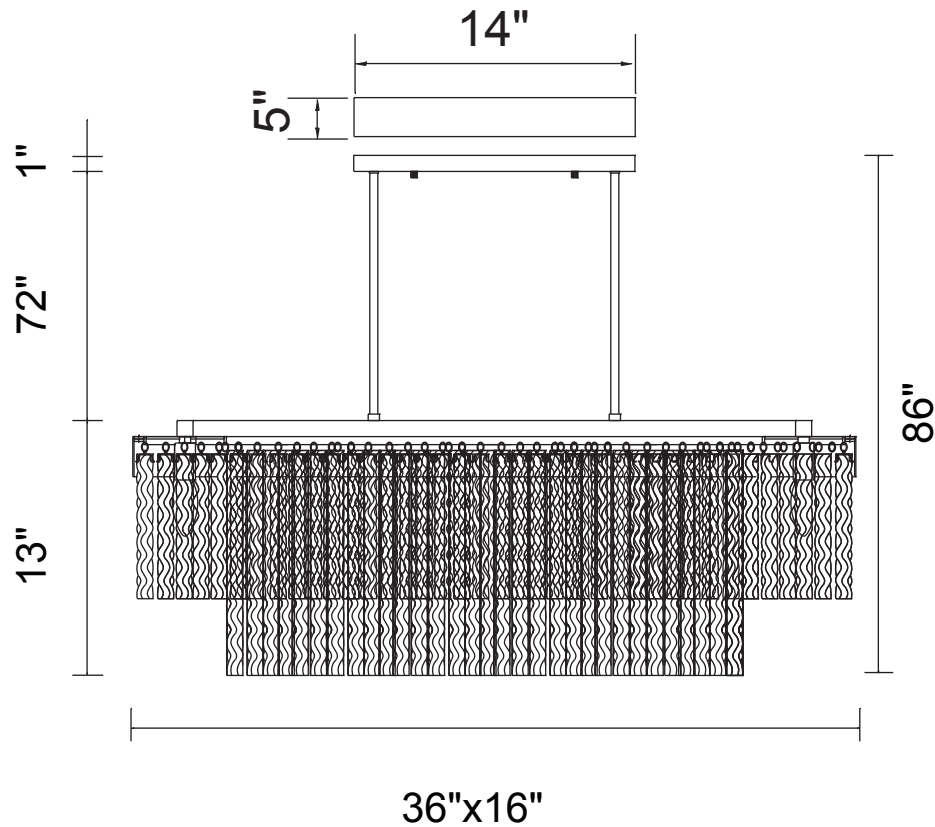

PROJECT: _____

FIXTURE TYPE: _____

LOCATION: _____

CONTACT/PHONE: _____

Item	5695P36-8 -601-O
Collection	CARLOTTA
Finish	Chrome
Glass	Clear
Crystal	-----
Input	120V AC,60HZ,AC

Shade	-----
Length/Dia.	36"
Width/Ext.	16"
Height	13"
Maximum	86"
Lumens	-----

Light Source	E12
Bulb Info.	8x60W
Included	-----
Dimmable	No
Color	-----
Weight	