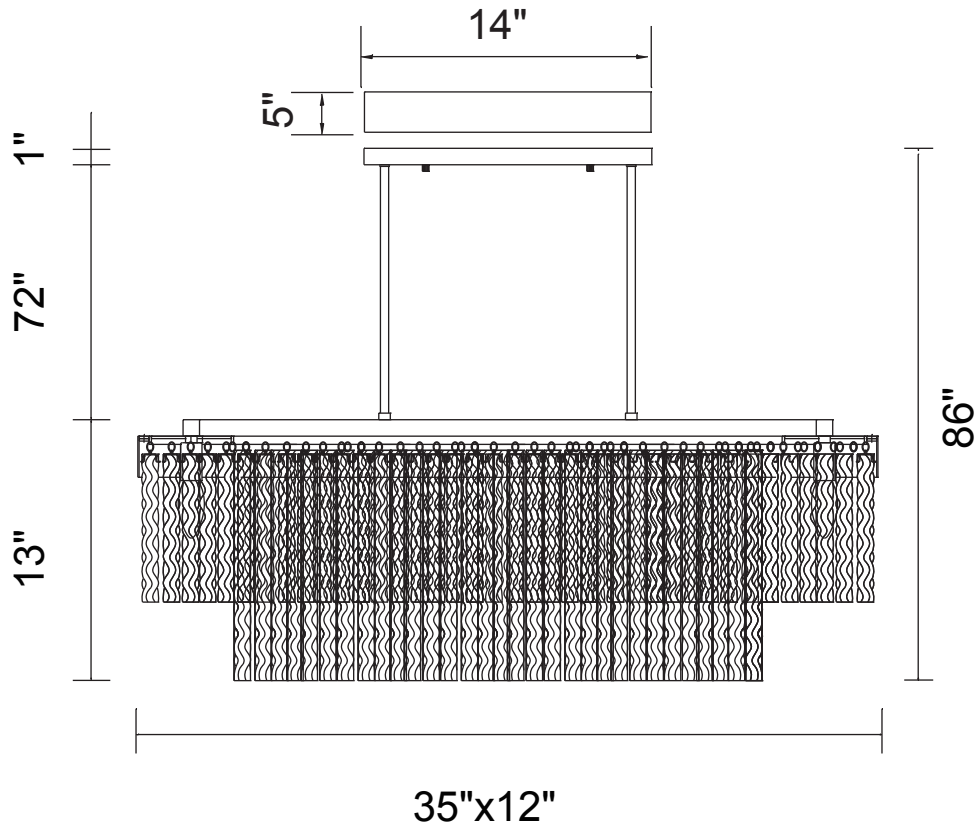

PROJECT: _____
 FIXTURE TYPE: _____
 LOCATION: _____
 CONTACT/PHONE: _____

Item	5695P35-8-601-RC
Collection	CARLOTTA
Finish	Chrome
Glass	Clear
Crystal	-----
Input	120V AC,60HZ,AC

Shade	-----
Length/Dia.	35"
Width/Ext.	12"
Height	13"
Maximum	86"
Lumens	-----

Light Source	E12
Bulb Info.	8x60W
Included	-----
Dimmable	No
Color	-----
Weight	