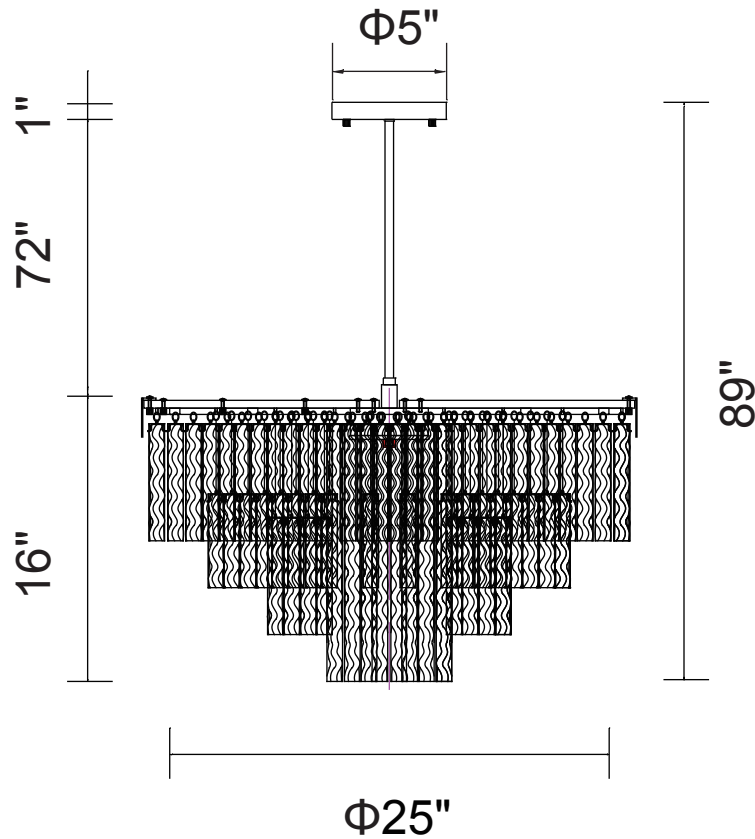

PROJECT: _____

FIXTURE TYPE: _____

LOCATION: _____

CONTACT/PHONE: _____

Item	5695P25-9-601
Collection	CARLOTTA
Finish	Chrome
Glass	Clear
Crystal	-----
Input	120V AC,60HZ,AC

Shade	-----
Length/Dia.	25"
Width/Ext.	-----
Height	16"
Maximum	89"
Lumens	-----

Light Source	E12
Bulb Info.	9x60W
Included	-----
Dimmable	No
Color	-----
Weight	