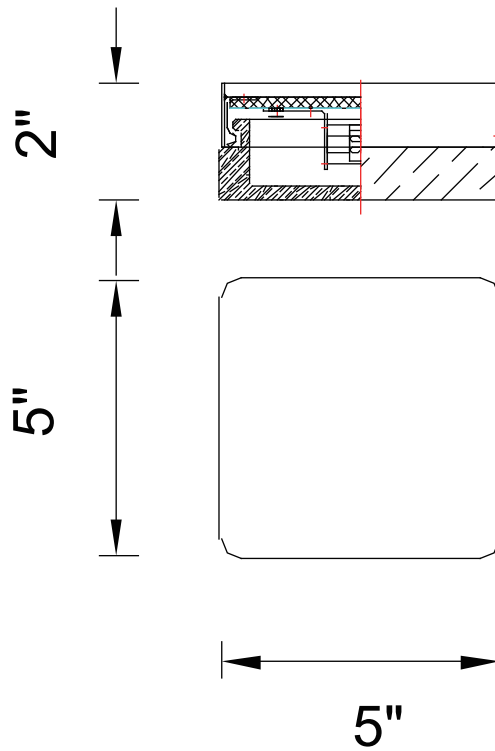

PROJECT: _____
 FIXTURE TYPE: _____
 LOCATION: _____
 CONTACT/PHONE: _____

Item	5693C5-1-615
Collection	AVOCA
Finish	Matt Satin Nickel
Glass	Frosted
Crystal	-----
Input	120V AC,60HZ,AC

Shade	-----
Length/Dia.	5"
Width/Ext.	5"
Height	2"
Maximum	-----
Lumens	-----

Light Source	G9
Bulb Info.	1x40W
Included	-----
Dimmable	No
Color	-----
Weight	