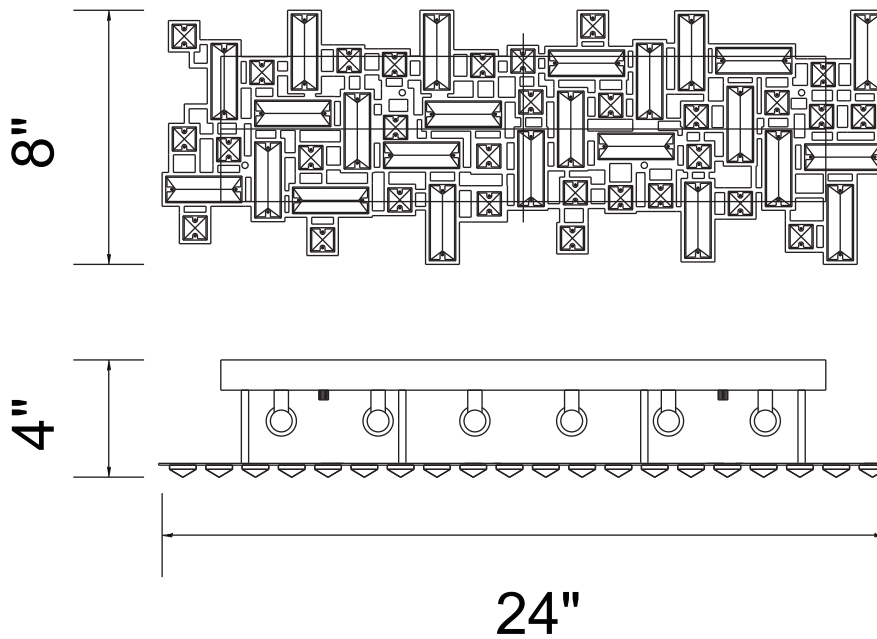

PROJECT: _____

FIXTURE TYPE: _____

LOCATION: _____

CONTACT/PHONE: _____

Item	5689W24-6-601
Collection	ARLEY
Finish	Chrome
Glass	-----
Crystal	Clear
Input	120V AC,60HZ,AC

Shade	-----
Length/Dia.	24"
Width/Ext.	4"
Height	8"
Maximum	8"
Lumens	-----

Light Source	G9
Bulb Info.	6×40W
Included	-----
Dimmable	No
Color	-----
Weight	