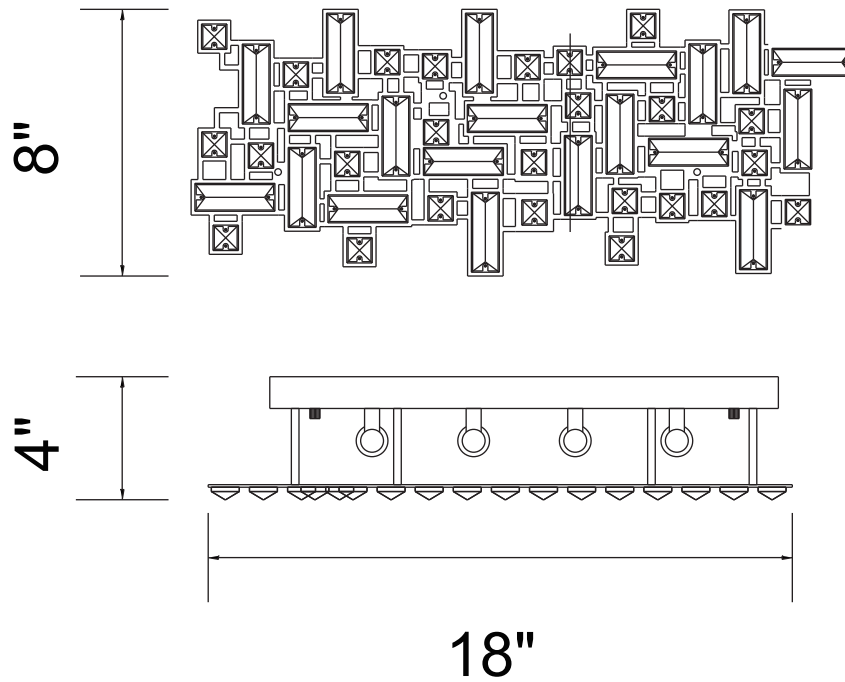

PROJECT: _____

FIXTURE TYPE: _____

LOCATION: _____

CONTACT/PHONE: _____

Item	5689W18-4-601
Collection	ARLEY
Finish	Chrome
Glass	-----
Crystal	Clear
Input	120V AC,60HZ,AC

Shade	-----
Length/Dia.	18"
Width/Ext.	4"
Height	8"
Maximum	8"
Lumens	-----

Light Source	G9
Bulb Info.	4x40W
Included	-----
Dimmable	No
Color	-----
Weight	