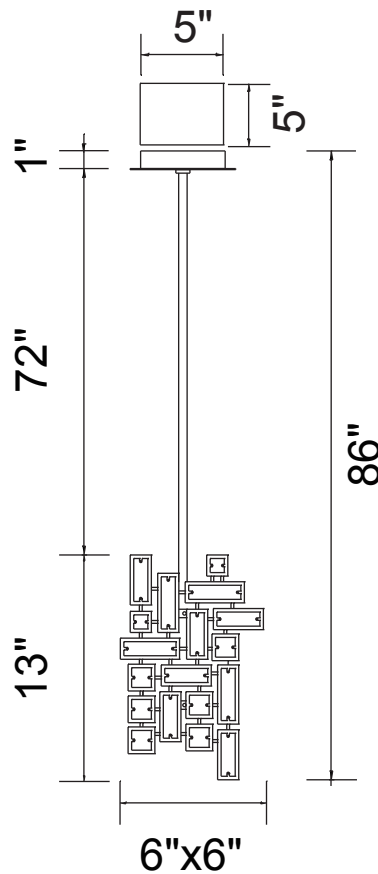

PROJECT: _____
 FIXTURE TYPE: _____
 LOCATION: _____
 CONTACT/PHONE: _____

Item	5689P6-1-S-601
Collection	ARLEY
Finish	Chrome
Glass	-----
Crystal	Clear
Input	120V AC,60HZ,AC

Shade	-----
Length/Dia.	6"
Width/Ext.	6"
Height	13"
Maximum	86"
Lumens	-----

Light Source	E26
Bulb Info.	1x60W
Included	-----
Dimmable	No
Color	-----
Weight	