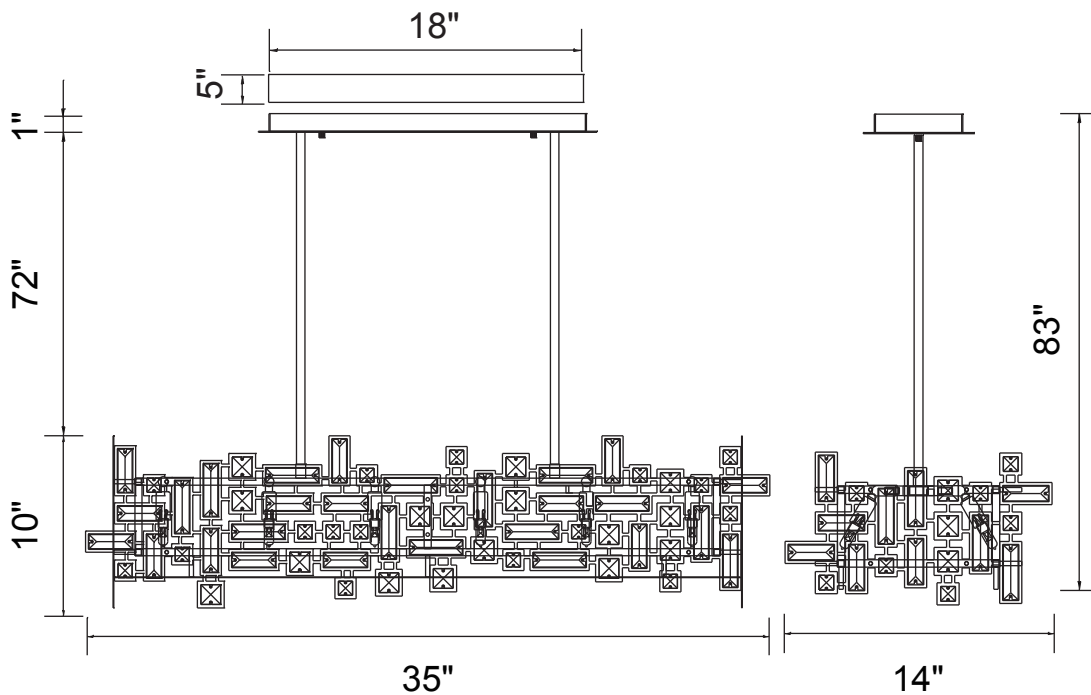

PROJECT: _____

FIXTURE TYPE: _____

LOCATION: _____

CONTACT/PHONE: _____

Item	5689P35-12-601
Collection	ARLEY
Finish	Chrome
Glass	-----
Crystal	Clear
Input	120V AC,60HZ,AC

Shade	-----
Length/Dia.	35"
Width/Ext.	14"
Height	10"
Maximum	83"
Lumens	-----

Light Source	G9
Bulb Info.	12x40W
Included	-----
Dimmable	No
Color	-----
Weight	