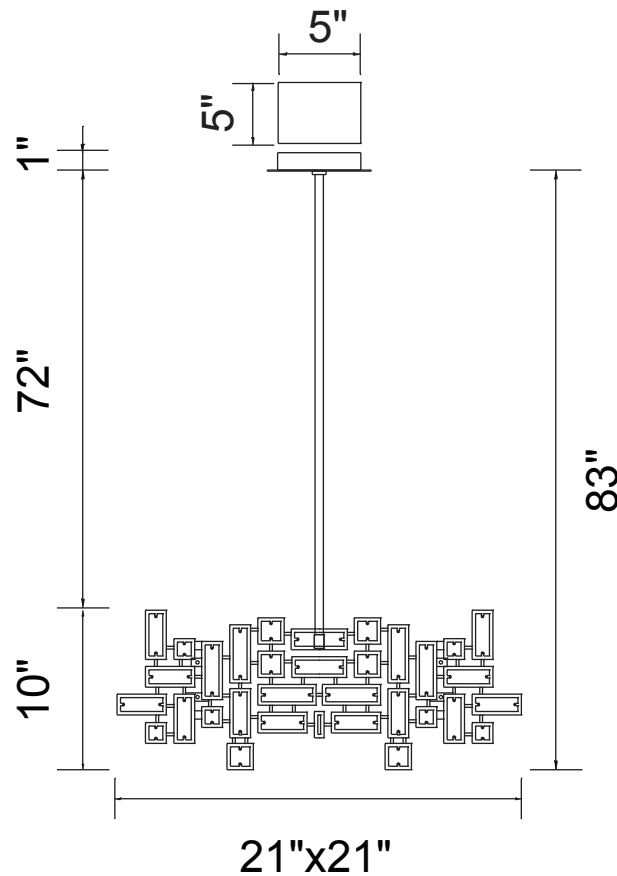

PROJECT: _____

FIXTURE TYPE: _____

LOCATION: _____

CONTACT/PHONE: _____

Item	5689P21-8-601
Collection	ARLEY
Finish	Chrome
Glass	-----
Crystal	Clear
Input	120V AC,60HZ,AC

Shade	-----
Length/Dia.	21"
Width/Ext.	21"
Height	10"
Maximum	83"
Lumens	-----

Light Source	G9
Bulb Info.	8x40W
Included	-----
Dimmable	No
Color	-----
Weight	