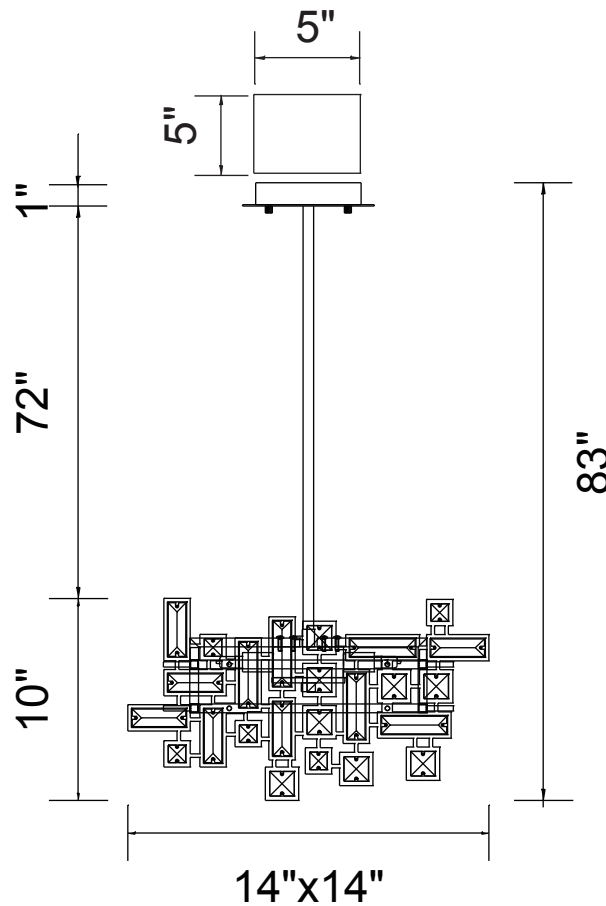

PROJECT: _____

FIXTURE TYPE: _____

LOCATION: _____

CONTACT/PHONE: _____

Item	5689P14-6-S-601
Collection	ARLEY
Finish	Chrome
Glass	-----
Crystal	Clear
Input	120V AC,60HZ,AC

Shade	-----
Length/Dia.	14"
Width/Ext.	14"
Height	10"
Maximum	83"
Lumens	-----

Light Source	G9
Bulb Info.	6x40W
Included	-----
Dimmable	No
Color	-----
Weight	