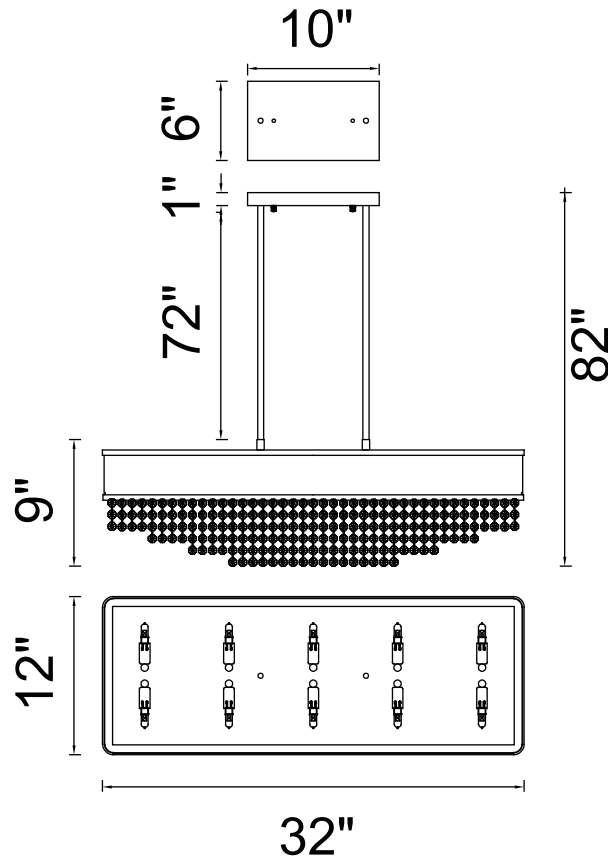

PROJECT: _____

FIXTURE TYPE: _____

LOCATION: _____

CONTACT/PHONE: _____

Item	5687P32-20-101
Collection	MEDINA
Finish	Black
Glass	-----
Crystal	Clear+Amber Alternating
Input	120V AC,60HZ,AC

Shade	-----
Length/Dia.	32"
Width/Ext.	12"
Height	9"
Maximum	82"
Lumens	-----

Light Source	G9
Bulb Info.	10×40W
Included	-----
Dimmable	No
Color	-----
Weight	