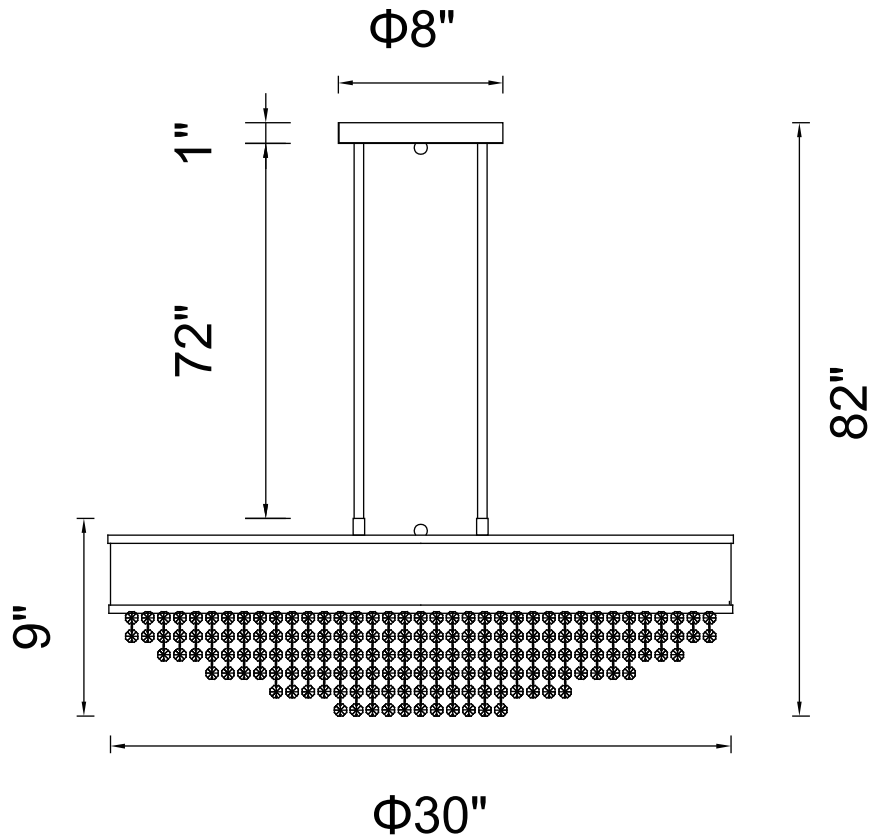

PROJECT: _____
 FIXTURE TYPE: _____
 LOCATION: _____
 CONTACT/PHONE: _____

Item	5687P30-22-101
Collection	MEDINA
Finish	Black
Glass	-----
Crystal	Clear+Amber Alternating
Input	120V AC,60HZ,AC

Shade	-----
Length/Dia.	30"
Width/Ext.	-----
Height	9"
Maximum	82"
Lumens	-----

Light Source	G9
Bulb Info.	15x40W
Included	-----
Dimmable	No
Color	-----
Weight	