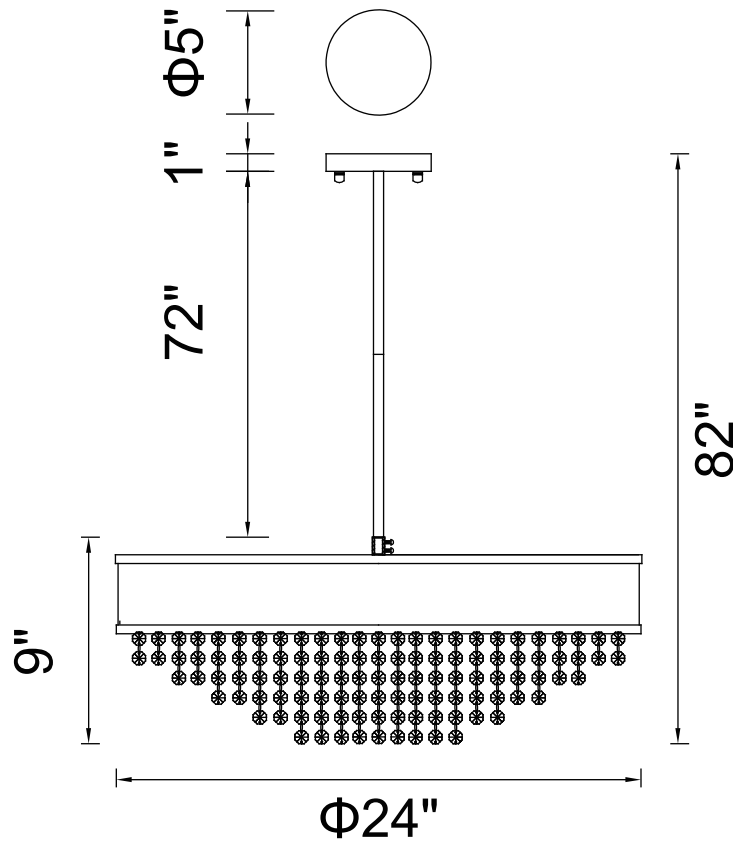

PROJECT: _____

FIXTURE TYPE: _____

LOCATION: _____

CONTACT/PHONE: _____

Item	5687P24-16-101
Collection	MEDINA
Finish	Black
Glass	-----
Crystal	Clear+Amber Alternating
Input	120V AC,60HZ,AC

Shade	-----
Length/Dia.	24"
Width/Ext.	-----
Height	9"
Maximum	82"
Lumens	-----

Light Source	G9
Bulb Info.	16x40W
Included	-----
Dimmable	No
Color	-----
Weight	