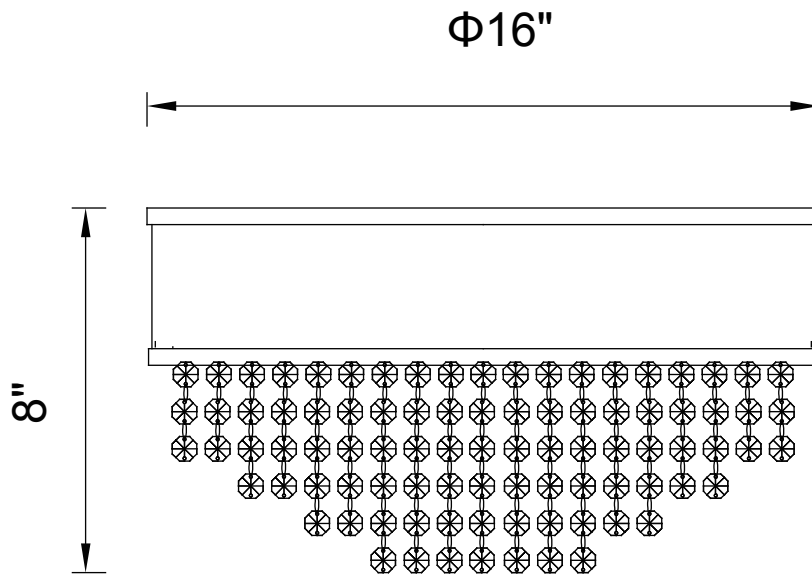

PROJECT: \_\_\_\_\_

FIXTURE TYPE: \_\_\_\_\_

LOCATION: \_\_\_\_\_

CONTACT/PHONE: \_\_\_\_\_

Item	5687C16-11-101
Collection	MEDINA
Finish	Black
Glass	-----
Crystal	Clear+Amber Alternating
Input	120V AC,60HZ,AC

Shade	-----
Length/Dia.	16"
Width/Ext.	-----
Height	8"
Maximum	8"
Lumens	-----

Light Source	G9
Bulb Info.	7x40W
Included	-----
Dimmable	No
Color	-----
Weight	