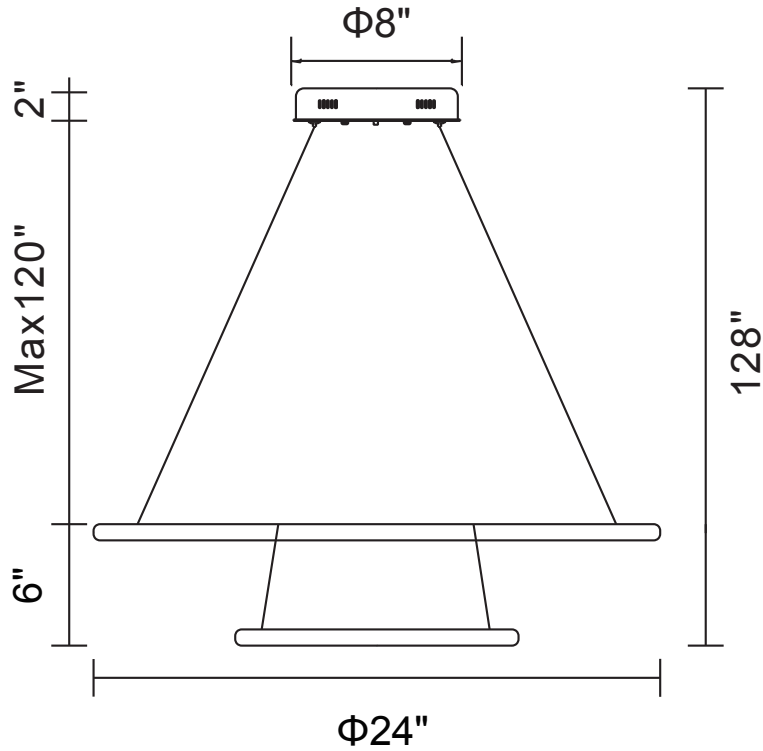

PROJECT: _____
 FIXTURE TYPE: _____
 LOCATION: _____
 CONTACT/PHONE: _____

Item	5665P24-2-103
Collection	ALLOHA
Finish	White
Glass	-----
Crystal	-----
Input	120V AC,60HZ,AC

Shade	-----
Length/Dia.	24"
Width/Ext.	-----
Height	6"
Maximum	128"
Lumens	1900

Light Source	LED
Bulb Info.	50W
Included	-----
Dimmable	Yes
Color	3000K
Weight	