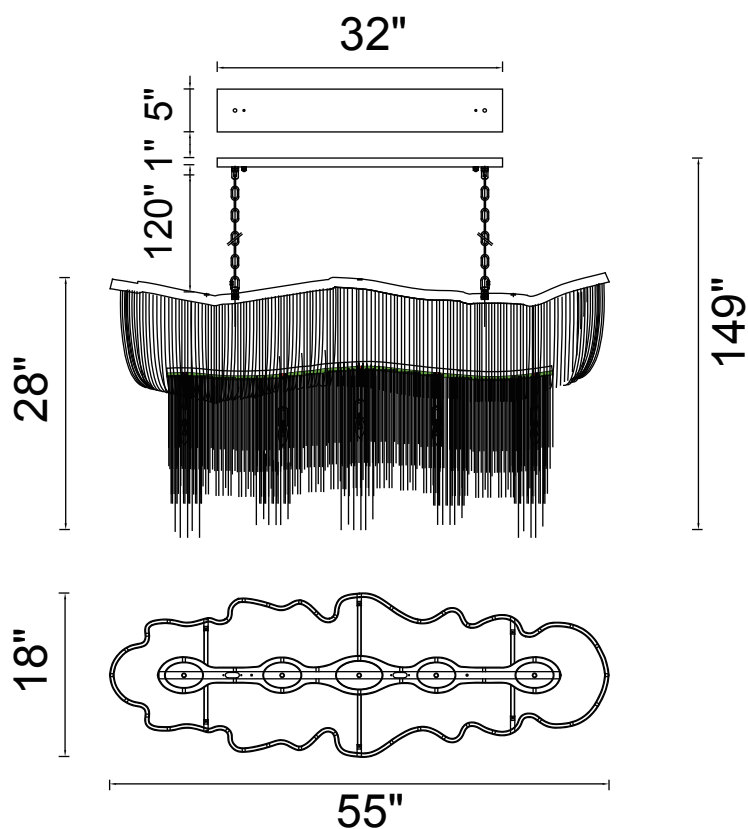

PROJECT: _____
 FIXTURE TYPE: _____
 LOCATION: _____
 CONTACT/PHONE: _____

Item	5654P55C-RC
Collection	SECCA
Finish	Chrome
Glass	-----
Crystal	-----
Input	120V AC,60HZ,AC

Shade	-----
Length/Dia.	55"
Width/Ext.	18"
Height	28"
Maximum	149"
Lumens	-----

Light Source	E12
Bulb Info.	13×60W
Included	-----
Dimmable	No
Color	-----
Weight	