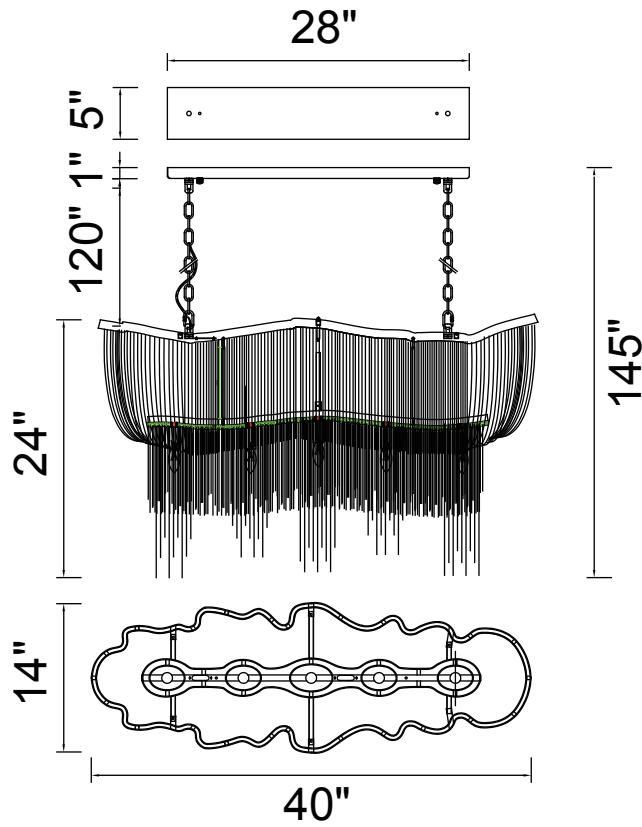

PROJECT: \_\_\_\_\_  
 FIXTURE TYPE: \_\_\_\_\_  
 LOCATION: \_\_\_\_\_  
 CONTACT/PHONE: \_\_\_\_\_

Item	5654P40C-RC
Collection	SECCA
Finish	Chrome
Glass	-----
Crystal	-----
Input	120V AC,60HZ,AC

Shade	-----
Length/Dia.	40"
Width/Ext.	14"
Height	24"
Maximum	145"
Lumens	-----

Light Source	E12
Bulb Info.	11×60W
Included	-----
Dimmable	No
Color	-----
Weight	