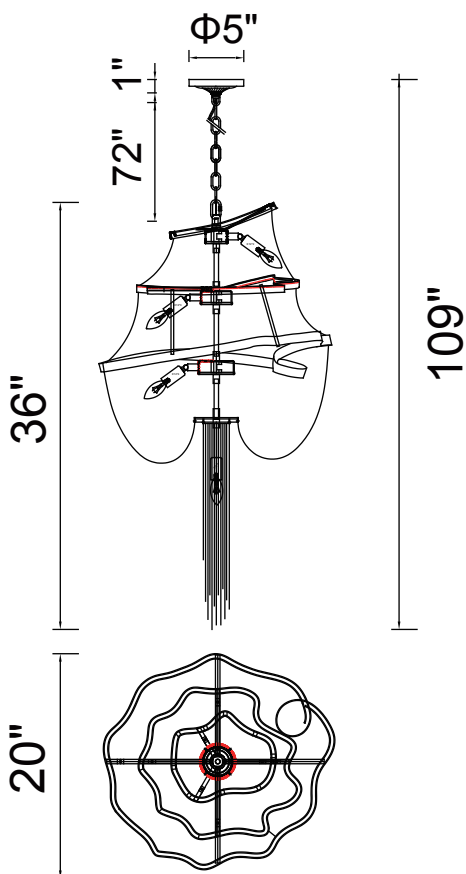

PROJECT: \_\_\_\_\_

FIXTURE TYPE: \_\_\_\_\_

LOCATION: \_\_\_\_\_

CONTACT/PHONE: \_\_\_\_\_

Item	5654P20C
Collection	SECCA
Finish	Chrome
Glass	-----
Crystal	-----
Input	120V AC,60HZ,AC

Shade	-----
Length/Dia.	20"
Width/Ext.	-----
Height	36"
Maximum	109"
Lumens	-----

Light Source	E12
Bulb Info.	9×60W
Included	-----
Dimmable	No
Color	-----
Weight	-----