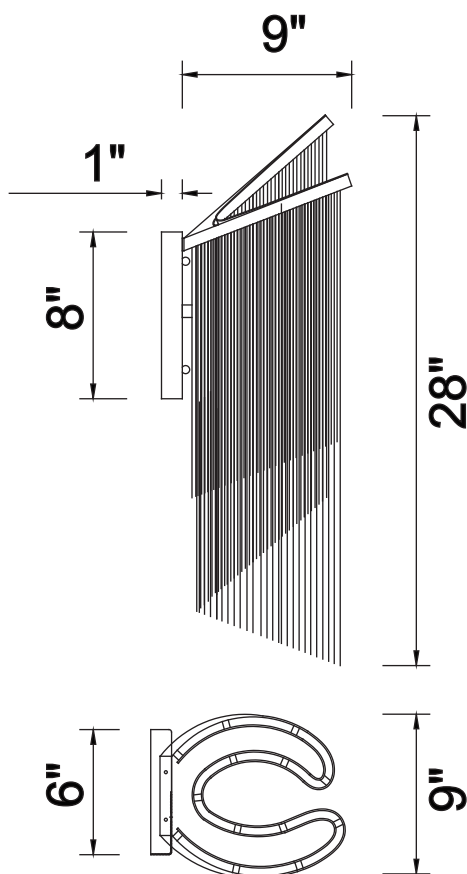

PROJECT: \_\_\_\_\_

FIXTURE TYPE: \_\_\_\_\_

LOCATION: \_\_\_\_\_

CONTACT/PHONE: \_\_\_\_\_

Item	5650W9C-A
Collection	DAISY
Finish	Chrome
Glass	-----
Crystal	-----
Input	120V AC,60HZ,AC

Shade	-----
Length/Dia.	9"
Width/Ext.	9"
Height	28"
Maximum	-----
Lumens	-----

Light Source	G9
Bulb Info.	2×40W
Included	-----
Dimmable	No
Color	-----
Weight	