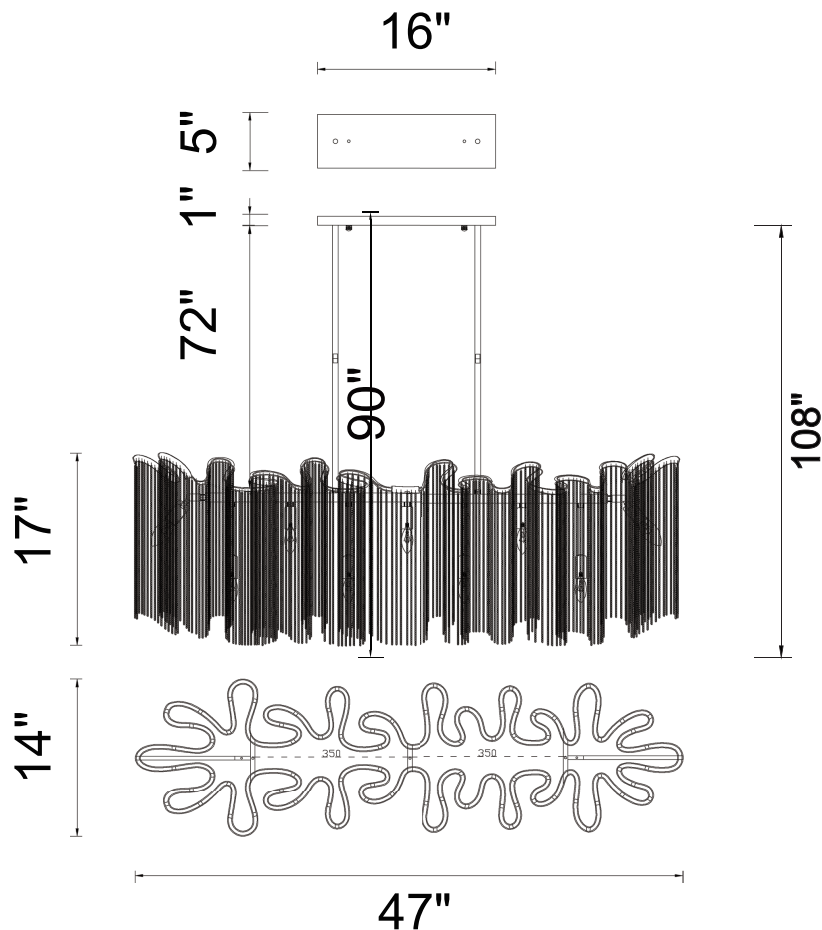

PROJECT: _____
 FIXTURE TYPE: _____
 LOCATION: _____
 CONTACT/PHONE: _____

Item	5650P47C
Collection	DAISY
Finish	Chrome
Glass	-----
Crystal	-----
Input	120V AC,60HZ,AC

Shade	-----
Length/Dia.	47"
Width/Ext.	14"
Height	17"
Maximum	108"
Lumens	-----

Light Source	E12
Bulb Info.	3×60W
Included	-----
Dimmable	No
Color	-----
Weight	