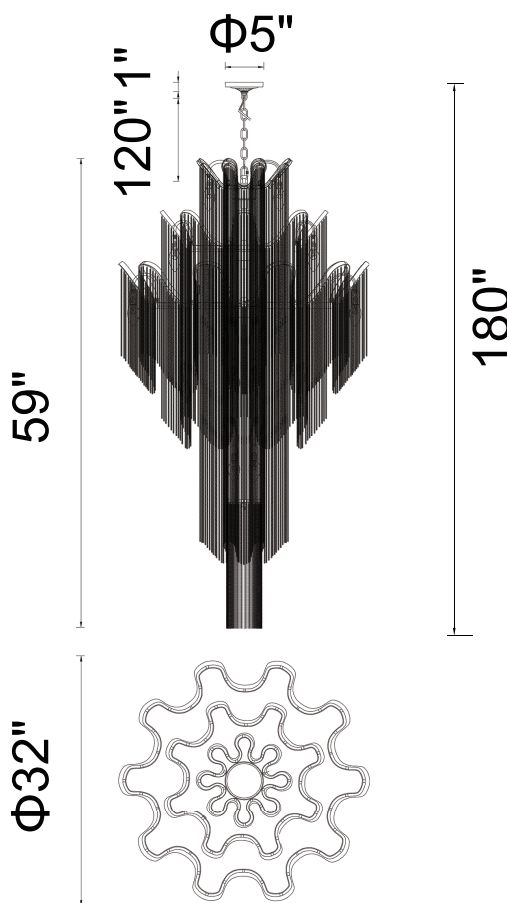

PROJECT: _____

FIXTURE TYPE: _____

LOCATION: _____

CONTACT/PHONE: _____

Item	5650P32C
Collection	DAISY
Finish	Chrome
Glass	-----
Crystal	-----
Input	120V AC,60HZ,AC

Shade	-----
Length/Dia.	32"
Width/Ext.	-----
Height	59"
Maximum	180"
Lumens	-----

Light Source	E12
Bulb Info.	17×60W
Included	-----
Dimmable	No
Color	-----
Weight	