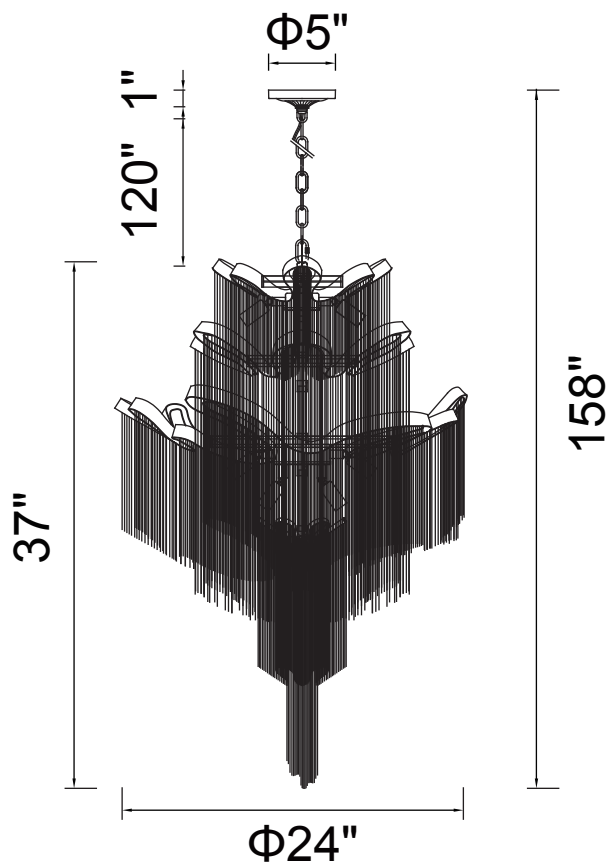

PROJECT: \_\_\_\_\_

FIXTURE TYPE: \_\_\_\_\_

LOCATION: \_\_\_\_\_

CONTACT/PHONE: \_\_\_\_\_

Item	5650P24C-15L
Collection	DAISY
Finish	Chrome
Glass	-----
Crystal	-----
Input	120V AC,60HZ,AC

Shade	-----
Length/Dia.	24"
Width/Ext.	-----
Height	37"
Maximum	158"
Lumens	-----

Light Source	G9
Bulb Info.	17×40W
Included	-----
Dimmable	No
Color	-----
Weight	