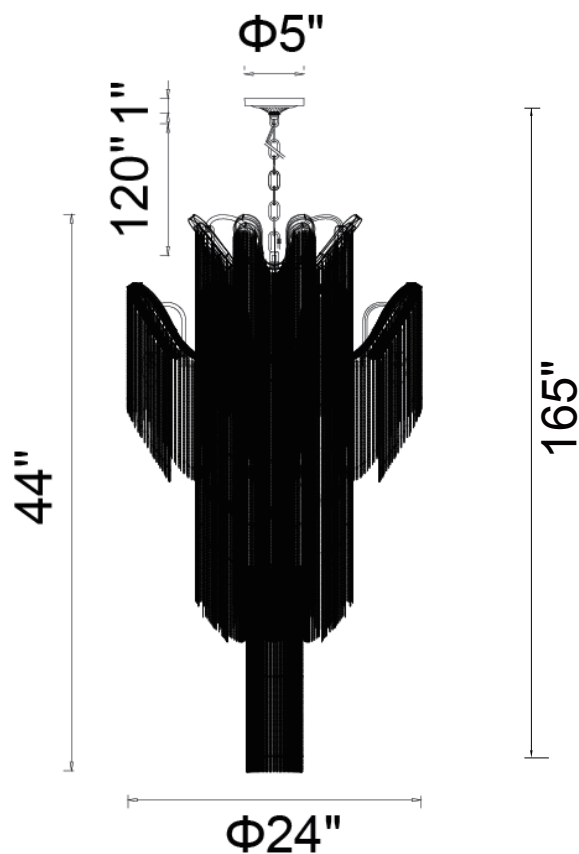

PROJECT: _____

FIXTURE TYPE: _____

LOCATION: _____

CONTACT/PHONE: _____

Item	5650P24C-12L
Collection	DAISY
Finish	Chrome
Glass	-----
Crystal	-----
Input	120V AC,60HZ,AC

Shade	-----
Length/Dia.	24"
Width/Ext.	-----
Height	44"
Maximum	165"
Lumens	-----

Light Source	E12
Bulb Info.	16×60W
Included	-----
Dimmable	No
Color	-----
Weight	