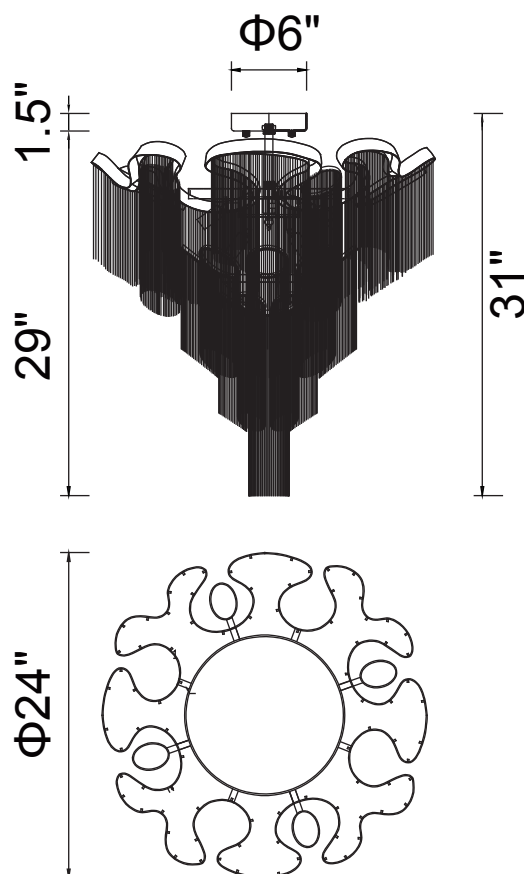

PROJECT: _____

FIXTURE TYPE: _____

LOCATION: _____

CONTACT/PHONE: _____

Item	5650C24C
Collection	DAISY
Finish	Chrome
Glass	-----
Crystal	-----
Input	120V AC,60HZ,AC

Shade	-----
Length/Dia.	24"
Width/Ext.	-----
Height	29"
Maximum	31"
Lumens	-----

Light Source	E12
Bulb Info.	13×60W
Included	-----
Dimmable	No
Color	-----
Weight	-----