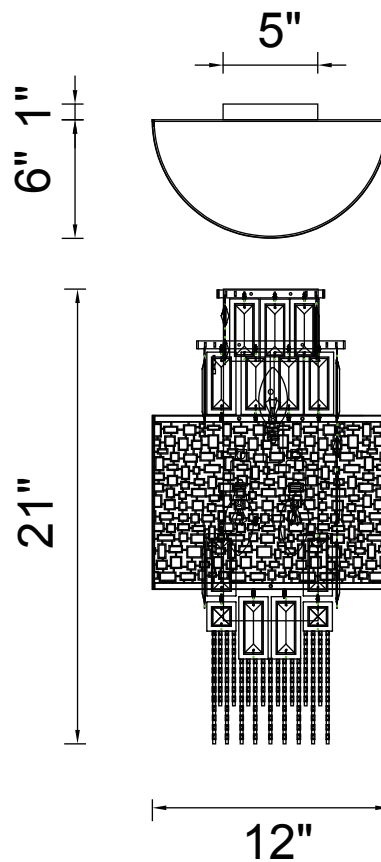

PROJECT: _____
 FIXTURE TYPE: _____
 LOCATION: _____
 CONTACT/PHONE: _____

Item	5647W12G
Collection	STAINED
Finish	Gold
Glass	-----
Crystal	Colorful
Input	120V AC,60HZ,AC

Shade	-----
Length/Dia.	18"
Width/Ext.	-----
Height	21"
Maximum	-----
Lumens	-----

Light Source	E12
Bulb Info.	3×60W
Included	-----
Dimmable	No
Color	-----
Weight	