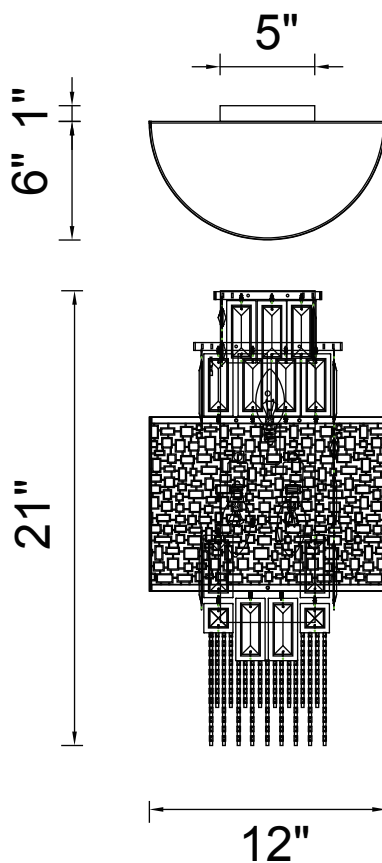

PROJECT: \_\_\_\_\_

FIXTURE TYPE: \_\_\_\_\_

LOCATION: \_\_\_\_\_

CONTACT/PHONE: \_\_\_\_\_

Item	5647W12C
Collection	STAINED
Finish	Chrome
Glass	-----
Crystal	Colorful
Input	120V AC,60HZ,AC

Shade	-----
Length/Dia.	18"
Width/Ext.	-----
Height	21"
Maximum	-----
Lumens	-----

Light Source	E12
Bulb Info.	3×60W
Included	-----
Dimmable	No
Color	-----
Weight	