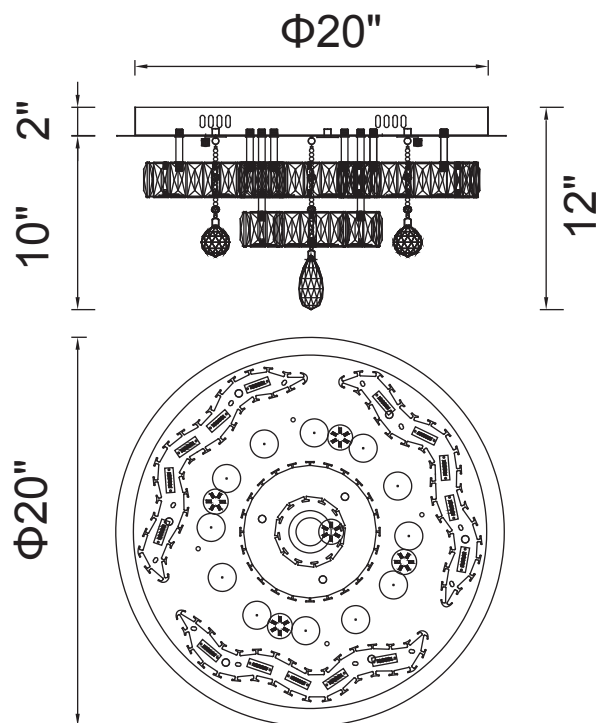

PROJECT: _____

FIXTURE TYPE: _____

LOCATION: _____

CONTACT/PHONE: _____

Item	5643C20ST-R
Collection	COMET
Finish	Stainless Steel
Glass	-----
Crystal	Clear
Input	120V AC,60HZ,AC

Shade	-----
Length/Dia.	20"
Width/Ext.	-----
Height	12"
Maximum	-----
Lumens	2100

Light Source	LED
Bulb Info.	36W
Included	-----
Dimmable	No
Color	4000K
Weight	