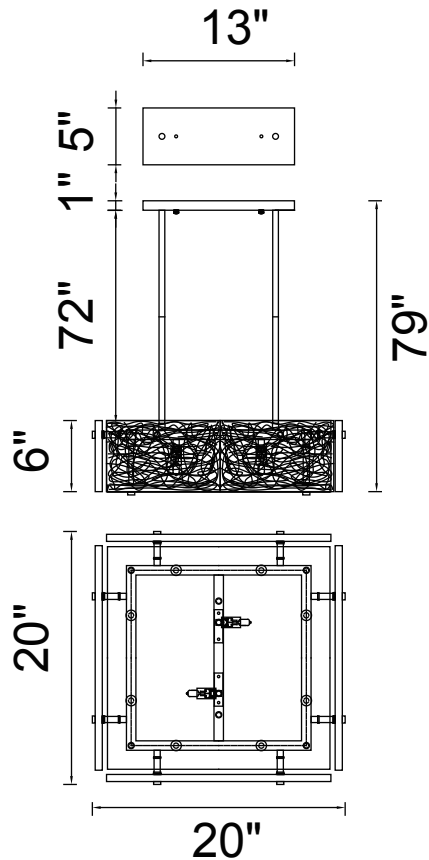

PROJECT: _____
 FIXTURE TYPE: _____
 LOCATION: _____
 CONTACT/PHONE: _____

Item	5641P20C
Collection	WILMA
Finish	Chrome
Glass	Clear+Smoke
Crystal	-----
Input	120V AC,60HZ,AC

Shade	-----
Length/Dia.	20"
Width/Ext.	20"
Height	6"
Maximum	79"
Lumens	-----

Light Source	G9
Bulb Info.	10×40W
Included	-----
Dimmable	No
Color	-----
Weight	