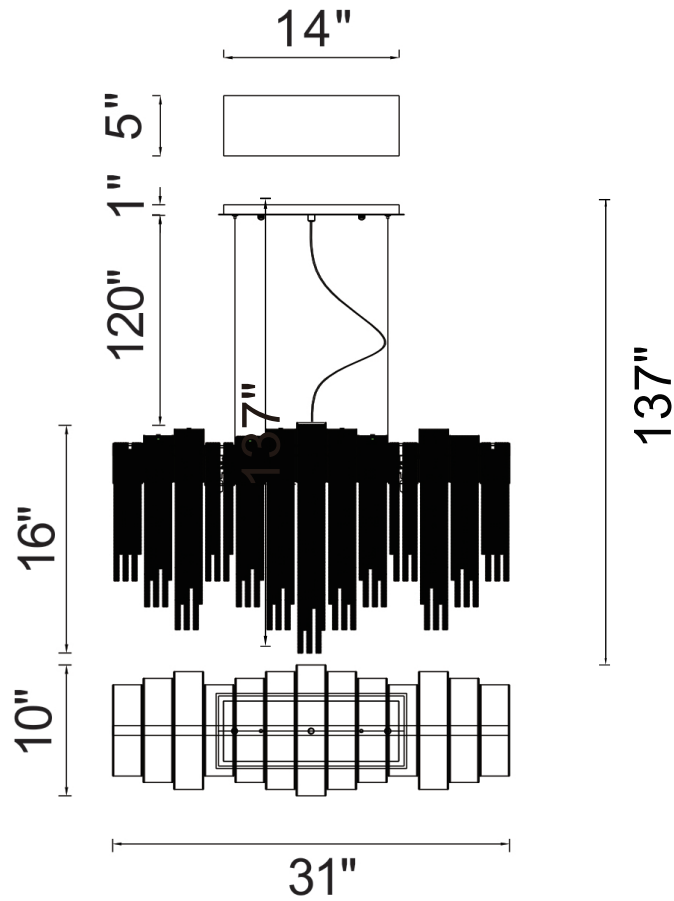

CWI LIGHTING

BRIGHTER LIVING. SIMPLIFIED.

PROJECT: _____

FIXTURE TYPE: _____

LOCATION: _____

CONTACT/PHONE: _____

Item	5637P28C
Collection	SHIRLEY
Finish	Chrome
Glass	-----
Crystal	-----
Input	120V AC,60HZ,AC

Shade	-----
Length/Dia.	31"
Width/Ext.	10"
Height	16"
Maximum	137"
Lumens	-----

Light Source	G9
Bulb Info.	6×40W
Included	-----
Dimmable	No
Color	-----
Weight	