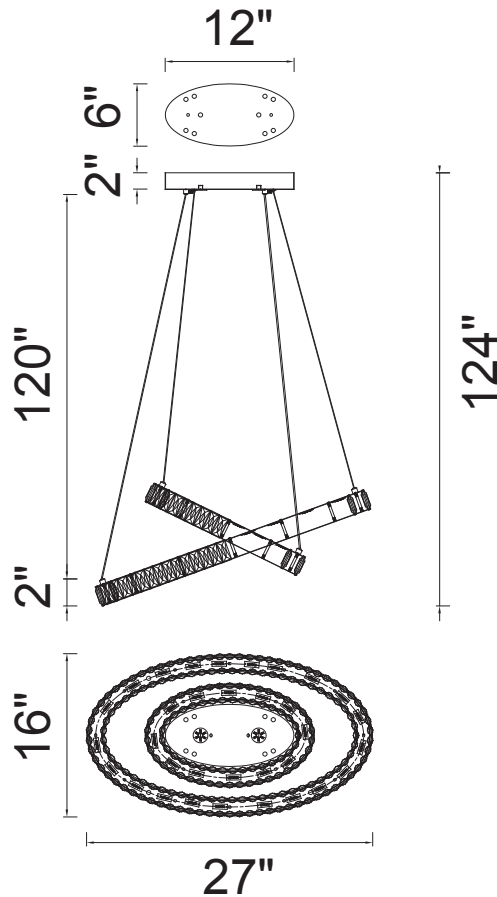

# CWI LIGHTING

BRIGHTER LIVING. SIMPLIFIED.

PROJECT: \_\_\_\_\_

FIXTURE TYPE: \_\_\_\_\_

LOCATION: \_\_\_\_\_

CONTACT/PHONE: \_\_\_\_\_

Item	5635P27ST-20
Collection	FLORENCE
Finish	Stainless Steel
Glass	-----
Crystal	Clear
Input	120V AC,60HZ,AC

Shade	-----
Length/Dia.	27"
Width/Ext.	16"
Height	2"
Maximum	124"
Lumens	2157

Light Source	LED
Bulb Info.	39W
Included	-----
Dimmable	No
Color	4000K
Weight	