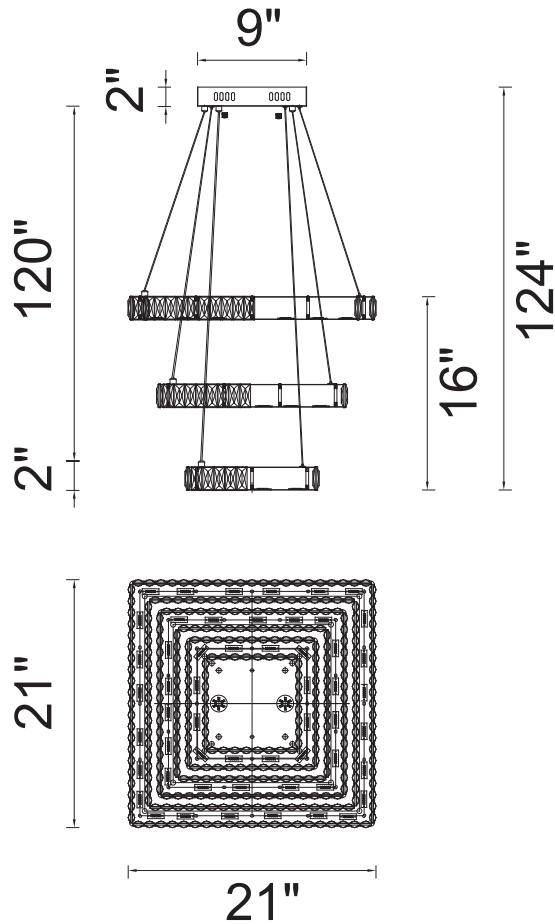

CWI LIGHTING

BRIGHTER LIVING. SIMPLIFIED.

PROJECT: _____

FIXTURE TYPE: _____

LOCATION: _____

CONTACT/PHONE: _____

Item	5635P21ST-3S
Collection	FLORENCE
Finish	Stainless Steel
Glass	-----
Crystal	Clear
Input	120V AC,60HZ,AC

Shade	-----
Length/Dia.	21"
Width/Ext.	21"
Height	16"
Maximum	124"
Lumens	3400

Light Source	LED
Bulb Info.	35W
Included	-----
Dimmable	No
Color	4000K
Weight	