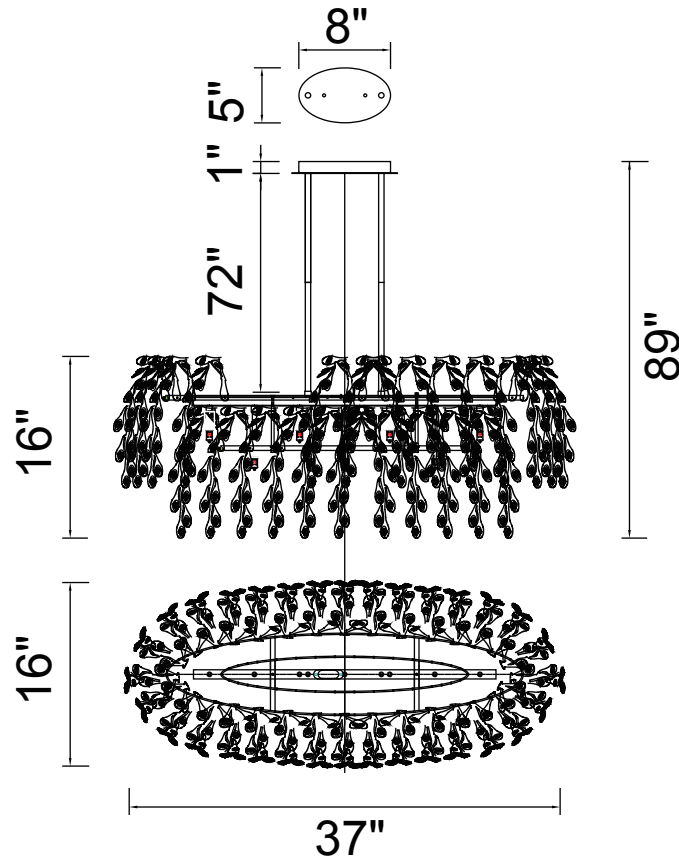

PROJECT: _____
 FIXTURE TYPE: _____
 LOCATION: _____
 CONTACT/PHONE: _____

Item	5630P37C-O
Collection	FLURRY
Finish	Chrome
Glass	-----
Crystal	Clear
Input	120V AC,60HZ,AC

Shade	-----
Length/Dia.	37"
Width/Ext.	16"
Height	16"
Maximum	89"
Lumens	-----

Light Source	G9
Bulb Info.	7×40W
Included	-----
Dimmable	No
Color	-----
Weight	