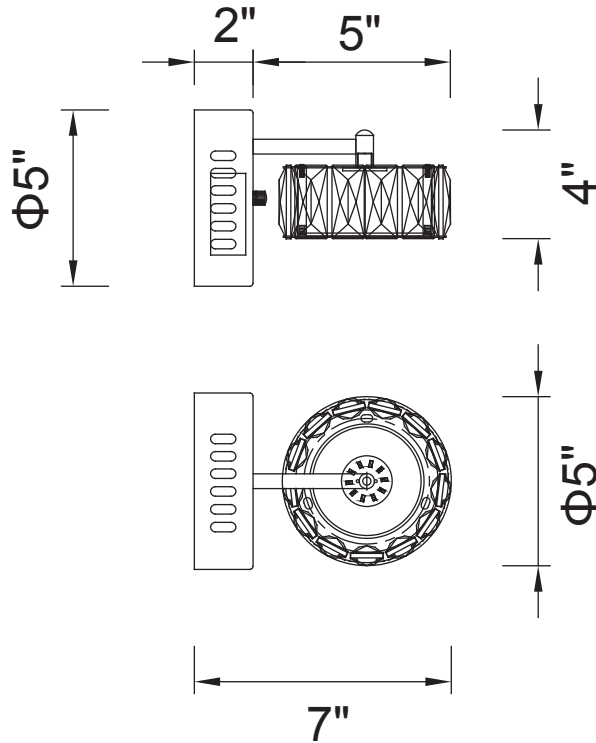

PROJECT: _____
 FIXTURE TYPE: _____
 LOCATION: _____
 CONTACT/PHONE: _____

Item	5625W5ST
Collection	MILAN
Finish	Stainless Steel
Glass	-----
Crystal	Clear
Input	120V AC,60HZ,AC

Shade	-----
Length/Dia.	5"
Width/Ext.	7"
Height	5"
Maximum	-----
Lumens	370

Light Source	LED
Bulb Info.	3W
Included	-----
Dimmable	No
Color	4000K
Weight	