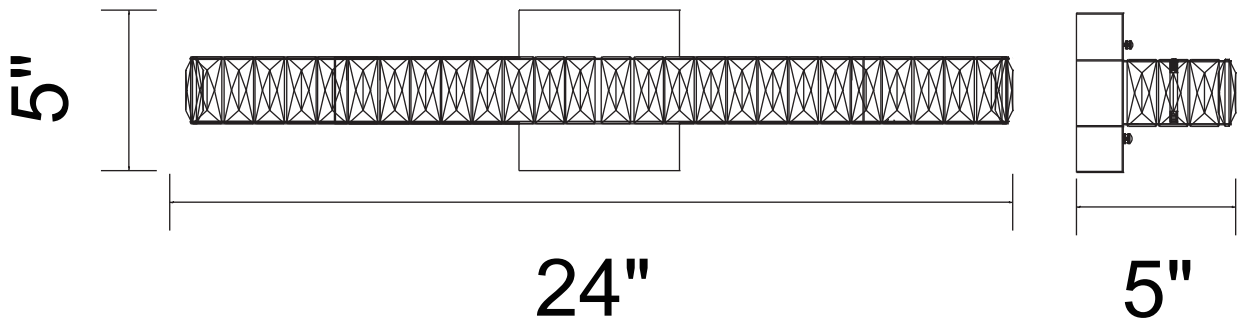

PROJECT: _____
 FIXTURE TYPE: _____
 LOCATION: _____
 CONTACT/PHONE: _____

Item	5624W24ST
Collection	MILAN
Finish	Chrome
Glass	-----
Crystal	Clear
Input	120V AC,60HZ,AC

Shade	-----
Length/Dia.	24"
Width/Ext.	5"
Height	5"
Maximum	5"
Lumens	1000

Light Source	LED
Bulb Info.	8W
Included	-----
Dimmable	Yes
Color	4000K
Weight	