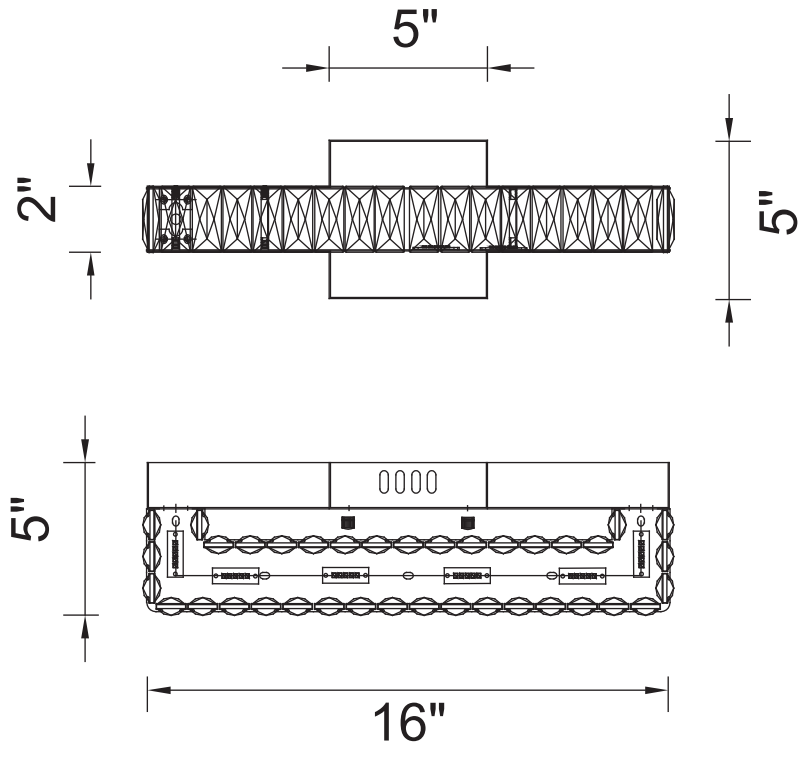

PROJECT: _____
 FIXTURE TYPE: _____
 LOCATION: _____
 CONTACT/PHONE: _____

Item	5624W16ST
Collection	MILAN
Finish	Stainless Steel
Glass	-----
Crystal	Clear
Input	120V AC,60HZ,AC

Shade	-----
Length/Dia.	16"
Width/Ext.	5"
Height	5"
Maximum	-----
Lumens	600

Light Source	LED
Bulb Info.	6W
Included	-----
Dimmable	No
Color	4000K
Weight	