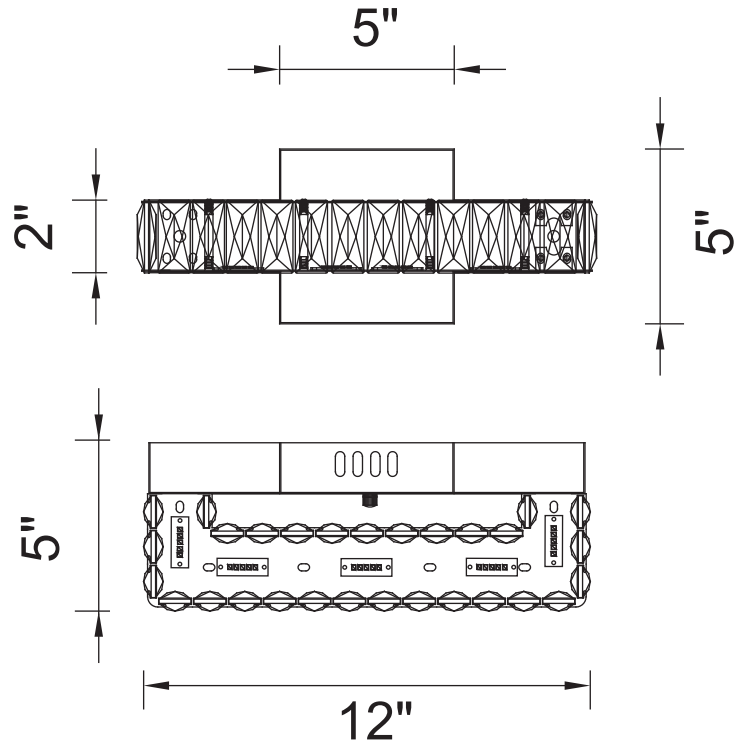

PROJECT: _____
 FIXTURE TYPE: _____
 LOCATION: _____
 CONTACT/PHONE: _____

Item	5624W12ST
Collection	MILAN
Finish	Stainless Steel
Glass	-----
Crystal	Clear
Input	120V AC,60HZ,AC

Shade	-----
Length/Dia.	12"
Width/Ext.	5"
Height	5"
Maximum	-----
Lumens	480