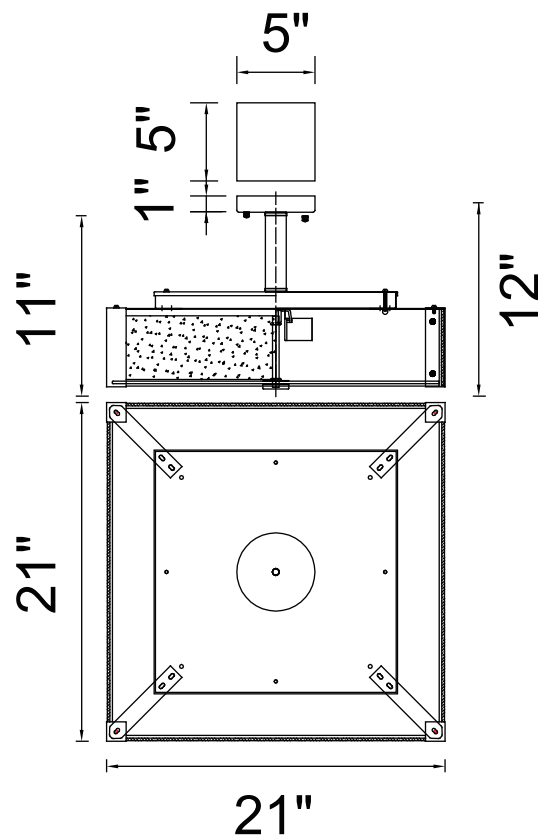

PROJECT: _____
 FIXTURE TYPE: _____
 LOCATION: _____
 CONTACT/PHONE: _____

Item	5571P21C-S
Collection	LUCIE
Finish	Chrome
Glass	Frosted
Crystal	-----
Input	120V AC,60HZ,AC

Shade	-----
Length/Dia.	21"
Width/Ext.	21"
Height	-----
Maximum	12"
Lumens	-----

Light Source	E26
Bulb Info.	5×60W
Included	-----
Dimmable	No
Color	-----
Weight	