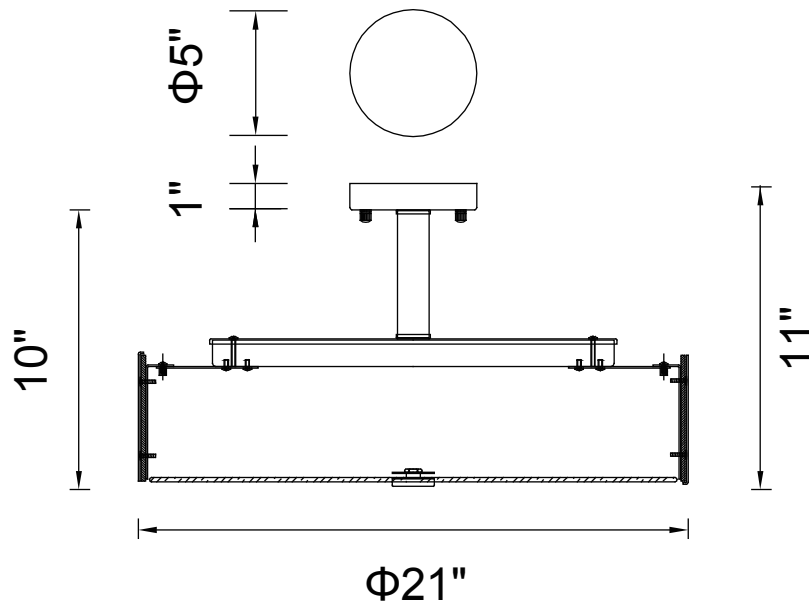

PROJECT: _____
 FIXTURE TYPE: _____
 LOCATION: _____
 CONTACT/PHONE: _____

Item	5571P21C-R
Collection	LUCIE
Finish	Chrome
Glass	Frosted
Crystal	-----
Input	120V AC,60HZ,AC

Shade	-----
Length/Dia.	21"
Width/Ext.	-----
Height	11"
Maximum	-----
Lumens	-----

Light Source	E26
Bulb Info.	5×60W
Included	-----
Dimmable	No
Color	-----
Weight	-----