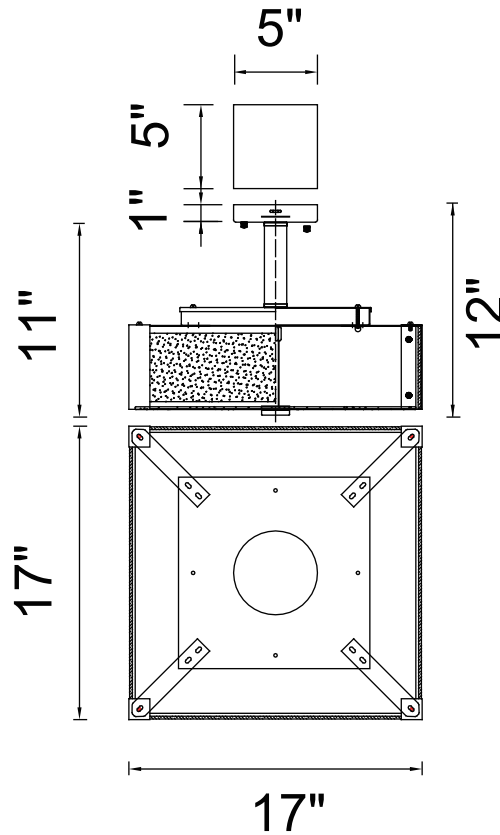

PROJECT: _____
 FIXTURE TYPE: _____
 LOCATION: _____
 CONTACT/PHONE: _____

Item	5571P17C-S
Collection	LUCIE
Finish	Chrome
Glass	Frosted
Crystal	-----
Input	120V AC,60HZ,AC

Shade	-----
Length/Dia.	17"
Width/Ext.	17"
Height	-----
Maximum	12"
Lumens	-----

Light Source	E26
Bulb Info.	4x60W
Included	-----
Dimmable	No
Color	-----
Weight	