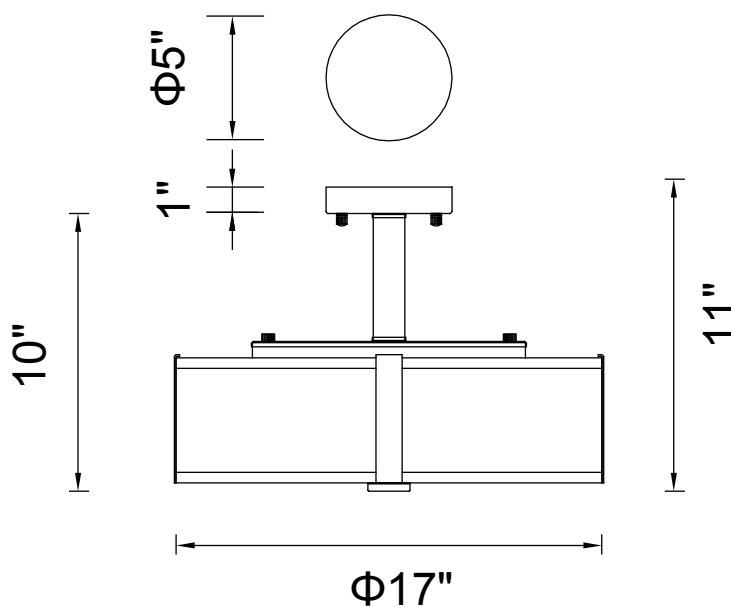

PROJECT: _____
 FIXTURE TYPE: _____
 LOCATION: _____
 CONTACT/PHONE: _____

Item	5571P17C-R
Collection	LUCIE
Finish	Chrome
Glass	Frosted
Crystal	-----
Input	120V AC,60HZ,AC

Shade	-----
Length/Dia.	17"
Width/Ext.	-----
Height	11"
Maximum	-----
Lumens	-----

Light Source	E26
Bulb Info.	4x60W
Included	-----
Dimmable	No
Color	-----
Weight	