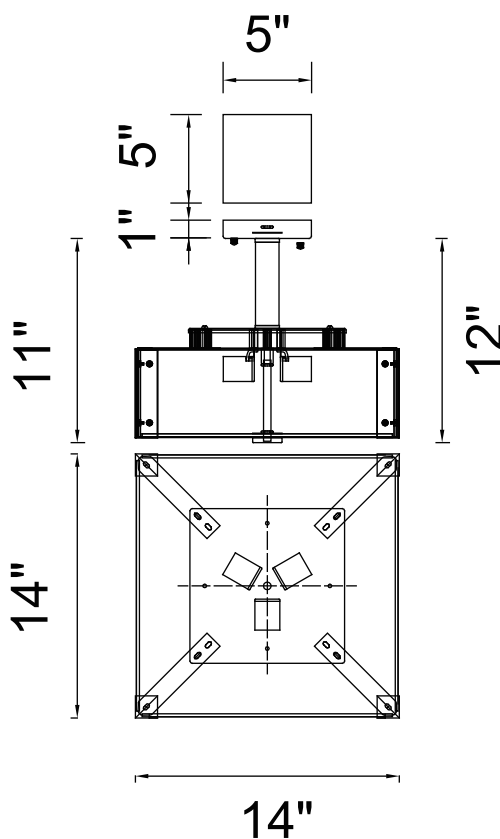

PROJECT: \_\_\_\_\_  
 FIXTURE TYPE: \_\_\_\_\_  
 LOCATION: \_\_\_\_\_  
 CONTACT/PHONE: \_\_\_\_\_

Item	5571P14C-S
Collection	LUCIE
Finish	Chrome
Glass	Frosted
Crystal	-----
Input	120V AC,60HZ,AC

Shade	-----
Length/Dia.	14"
Width/Ext.	14"
Height	-----
Maximum	12"
Lumens	-----

Light Source	E26
Bulb Info.	3×60W
Included	-----
Dimmable	No
Color	-----
Weight	