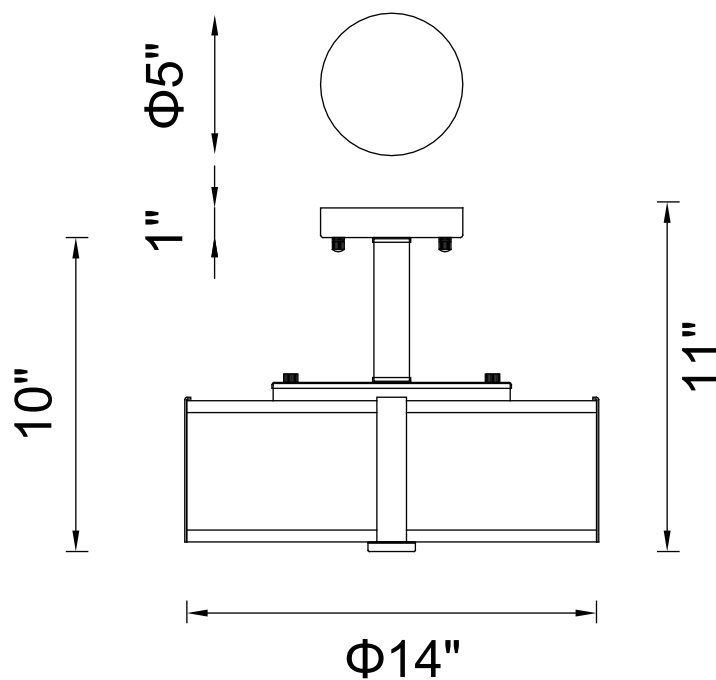

PROJECT: _____

FIXTURE TYPE: _____

LOCATION: _____

CONTACT/PHONE: _____

Item	5571P14C-R
Collection	LUCIE
Finish	Chrome
Glass	Frosted
Crystal	-----
Input	120V AC,60HZ,AC

Shade	-----
Length/Dia.	14"
Width/Ext.	-----
Height	11"
Maximum	-----
Lumens	-----

Light Source	E26
Bulb Info.	3×60W
Included	-----
Dimmable	No
Color	-----
Weight	