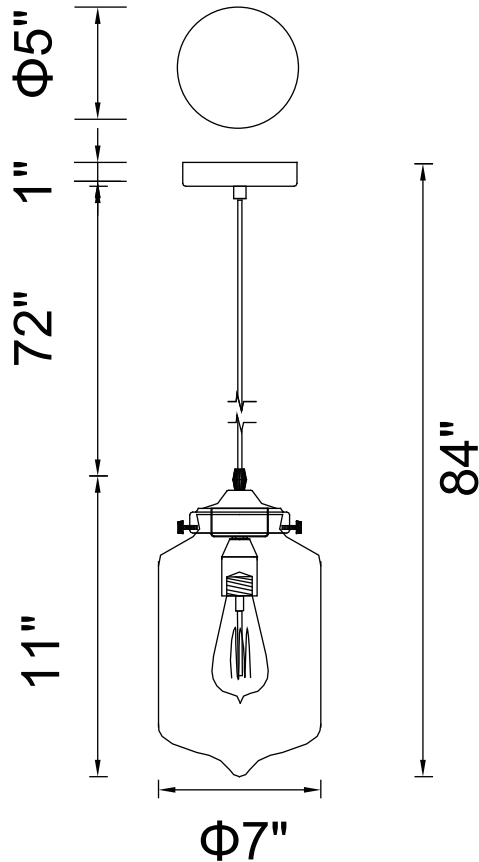

PROJECT: \_\_\_\_\_  
 FIXTURE TYPE: \_\_\_\_\_  
 LOCATION: \_\_\_\_\_  
 CONTACT/PHONE: \_\_\_\_\_

Item	5570P7
Collection	GLASS
Finish	Black
Glass	Clear
Crystal	-----
Input	120V AC,60HZ,AC

Shade	-----
Length/Dia.	7"
Width/Ext.	-----
Height	11"
Maximum	84"
Lumens	-----

Light Source	E26
Bulb Info.	1x60W
Included	-----
Dimmable	No
Color	-----
Weight	